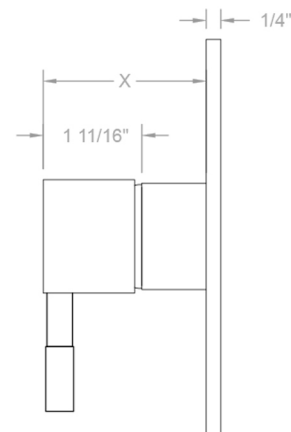

Round Plate With Contempo Round Lever Trim For Pressure Balance Cycling Valve (J-CSV)

Model #: A426-TRIM-

FEATURES:

- All brass construction
- Rotating the handle counter clockwise turns on the water & controls the water temperature
- Requires rough valve J-CSV
- Lever trim is ADA compliant
- All new handles and screw-less plate design
- Not available in BKN, PCU, PG

SPECIFICATION DRAWING:

FRONT VIEW

SIDE VIEW

X Varies With Install

COMPLIANCES: