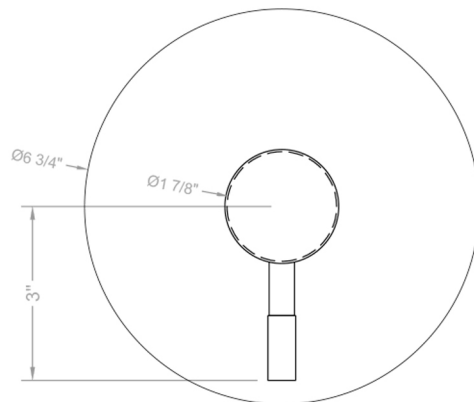

Round Plate With Contempo Round Lever Trim For Pressure Balance Cycling Valve (J-CSV)

Model #: A426-TRIM-

FEATURES:

- All brass construction
- Rotating the handle counter clockwise turns on the water & controls the water temperature
- Requires rough valve J-CSV
- Lever trim is ADA compliant
- All new handles and screw-less plate design
- Not available in BKN, PCU, PG

SPECIFICATION DRAWING:

FRONT VIEW

SIDE VIEW

X Varies With Install

COMPLIANCES: