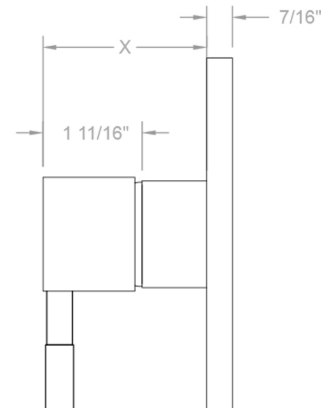

Square Plate With Contempo Round Lever Trim For Pressure Balance Cycling Valve (J-CSV)

Model #: A446-TRIM-

FEATURES:

- All brass construction
- Rotating the handle counter clockwise turns on the water & controls the water temperature
- Requires rough valve J-CSV
- Lever trim is ADA compliant
- All new handles and screw-less plate design
- Not available in BKN, PCU, PG

SPECIFICATION DRAWING:

FRONT VIEW

SIDE VIEW

X Varies With Install

COMPLIANCES: