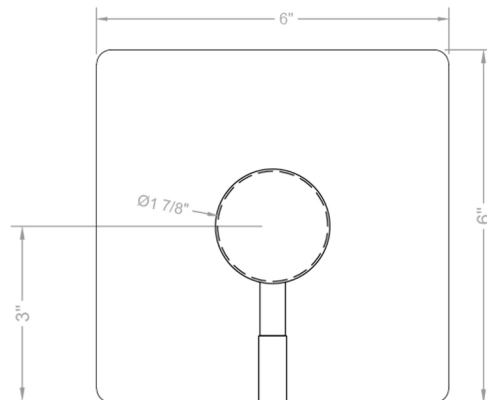

Square Plate With Contempo Round Lever Trim For Pressure Balance Cycling Valve (J-CSV)

Model #: A446-TRIM-

FEATURES:

- All brass construction
- Rotating the handle counter clockwise turns on the water & controls the water temperature
- Requires rough valve J-CSV
- Lever trim is ADA compliant
- All new handles and screw-less plate design
- Not available in BKN, PCU, PG

SPECIFICATION DRAWING:

FRONT VIEW

SIDE VIEW

X Varies With Install

COMPLIANCES: