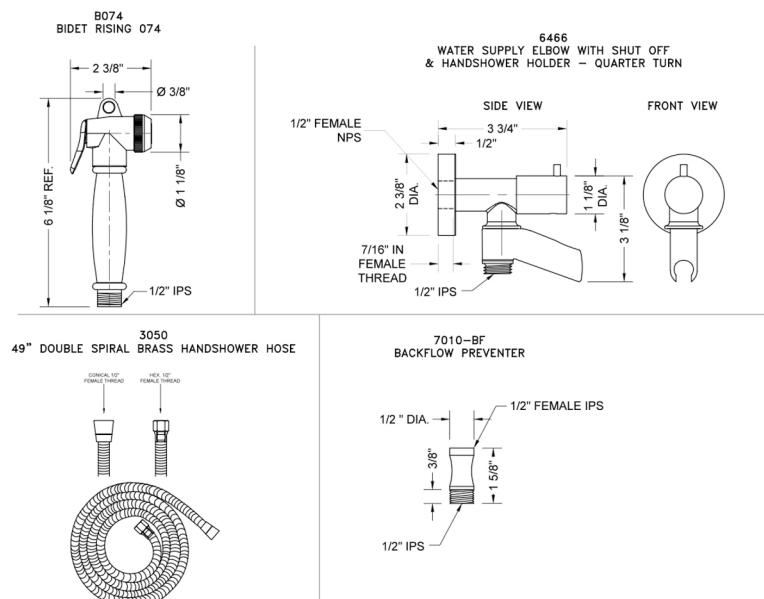

## Bidet Rinsing Spray 074 Kit- 2.0 GPM

Model #: B074-646-2.0-

### FEATURES:

- Brass power spray bidet kit
- 1/2" Female inlet x 1/2" Male outlet
- On/off trigger operation
- Note:
  - Water must be turned off when not in use
- Kit includes:
  - Bidet handshower P/N B074-2.0
  - Water supply elbow with on/off valve and swivel handshower holder P/N 6466
  - Hose P/N 3049-DS
  - Dual check valve back flow preventer P/N 7010-BF

### SPECIFICATION DRAWING:

### SPRAY PATTERNS:

Power Spray