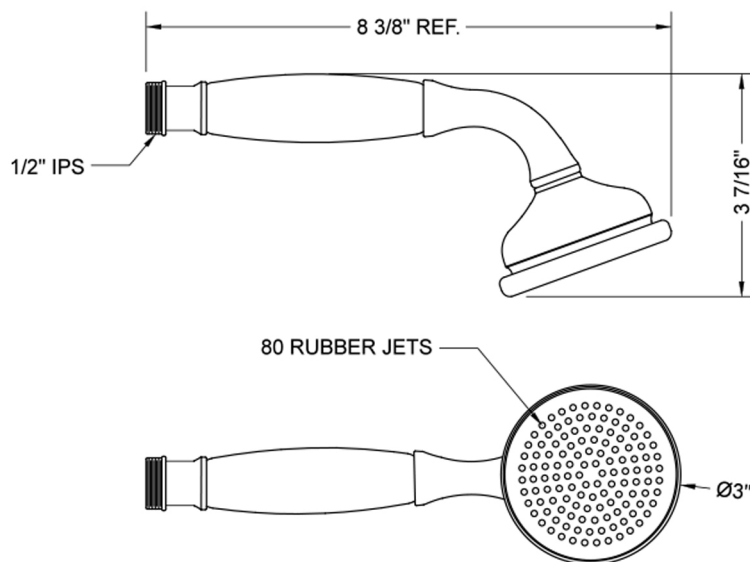

SPECIFICATION DRAWING: