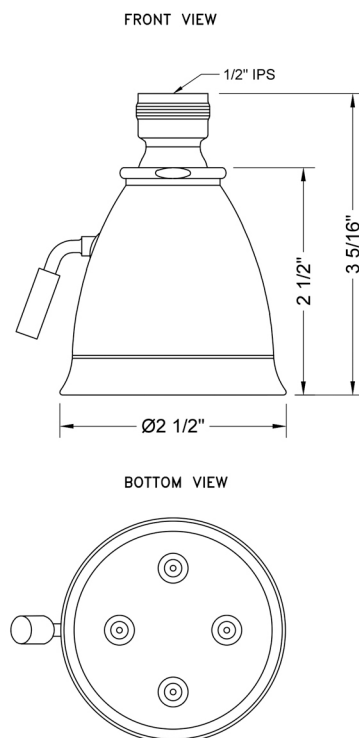

Retro #3 Showerhead - 1.75 GPM

Model #: B718-1.75-

FEATURES:

- 2 1/2" Brass adjustable spray showerhead
- 1/2" IPS adjustable brass ball joint to adjust angle of showerhead
- 4 adjustable jets with 32 individual sprays
- Adjusts from wide to narrow rain
- Easy clean flush system
- Traditional flared bell design
- Available flow rates: 2.5, 2.0, 1.75 & 1.5 GPM
- 1.75 GPM - WaterSense Approved
- Not available in WH & JACLO=COLOR

SPECIFICATION DRAWING:

SPRAY PATTERNS: