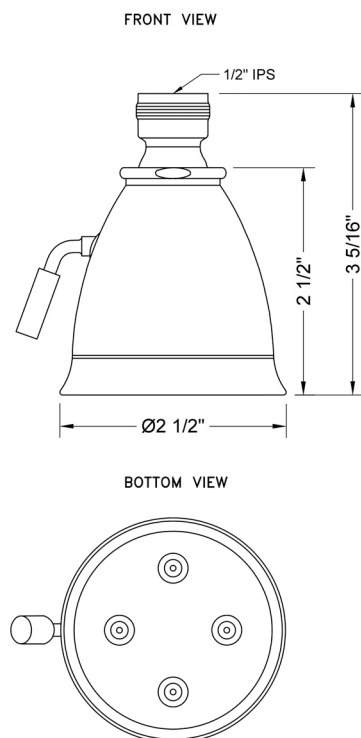

SPECIFICATION DRAWING:

SPRAY PATTERNS:

COMPLIANCES:

Complies with: ASME A112.18.1-2012/CSA B125.1-12