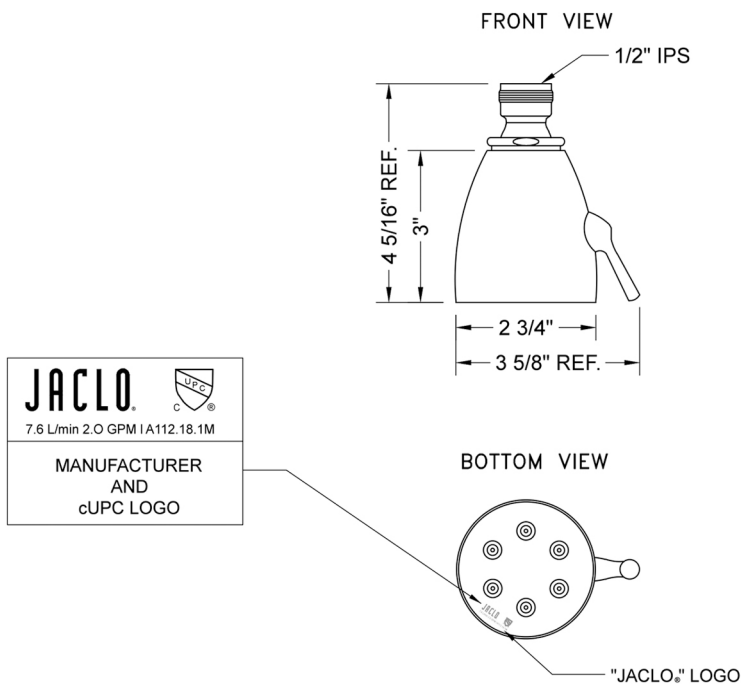

Contempo #2 Showerhead- 1.5 GPM

Model #: B728-1.5-

FEATURES:

- 2 3/4" Brass adjustable spray showerhead
- 1/2" IPS adjustable brass ball joint to adjust angle of showerhead
- 6 adjustable jets with 48 individual sprays
- Adjusts from wide to narrow rain
- Easy clean flush system
- Available flow rates: 2.5, 2.0, 1.75 & 1.5 GPM
- 1.75 GPM - WaterSense Approved

SPECIFICATION DRAWING:

SPRAY PATTERNS: