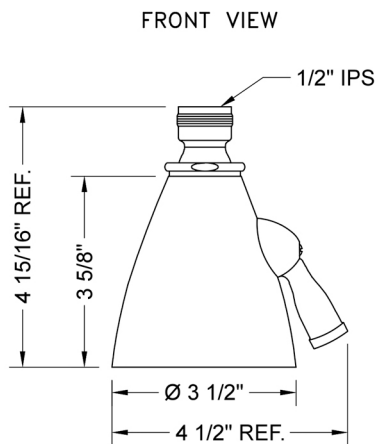

SPECIFICATION DRAWING: