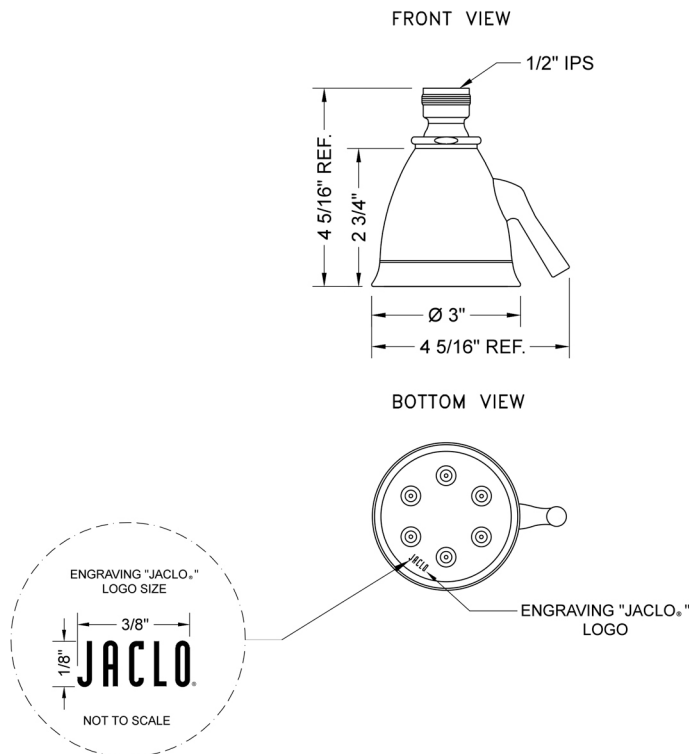

Retro #2 Showerhead - 1.75 GPM

Model #: B738-1.75-

FEATURES:

- 2 3/4" Brass adjustable spray showerhead
- 1/2" IPS adjustable brass ball joint to adjust angle of showerhead
- 6 adjustable jets with 48 individual sprays
- Adjusts from wide to narrow rain
- Easy clean flush system
- Traditional flared bell design
- Available flow rates: 2.5, 2.0, 1.75 & 1.5 GPM
- 1.75 GPM - WaterSense Approved

SPECIFICATION DRAWING:

SPRAY PATTERNS: