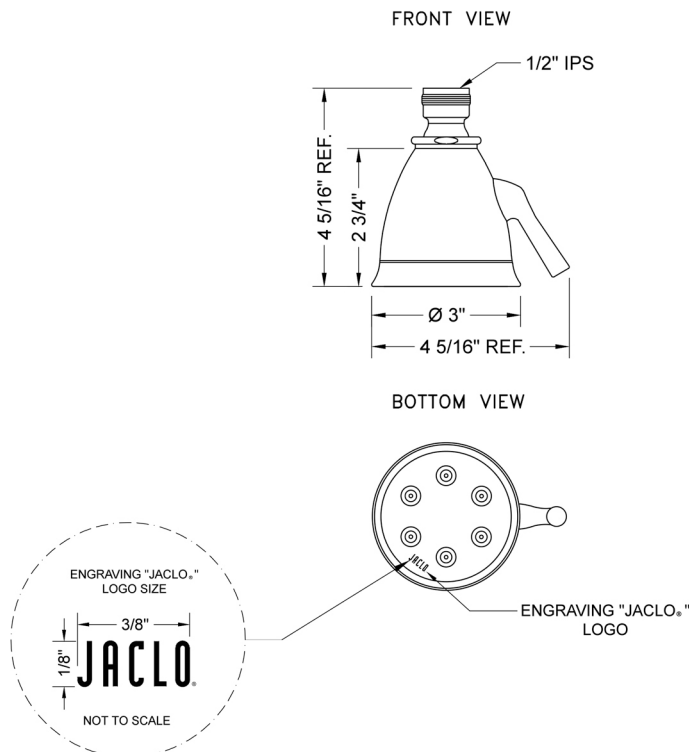

SPECIFICATION DRAWING:

SPRAY PATTERNS:

COMPLIANCES:

Complies with: ASME A112.18.1-2012/CSA B125.1-12