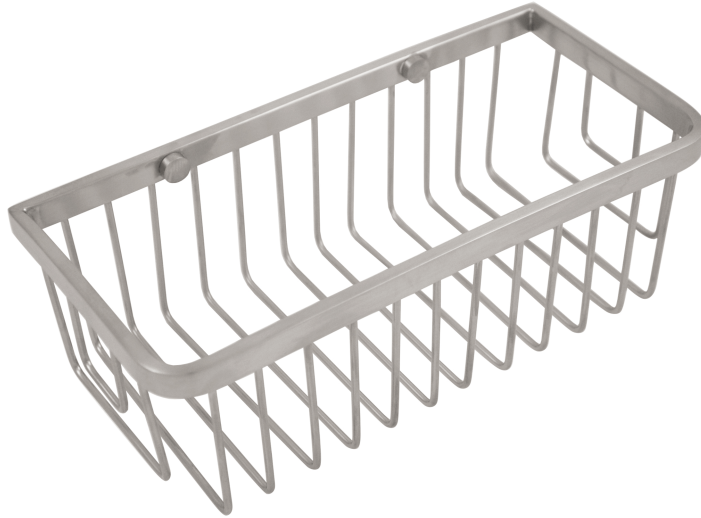

Square Wire Basket

Model #: BSK-1-

FEATURES:

- Solid brass construction
- Fully polished and plated wire basket
- Concealed mounting screws

AVAILABLE FINISHES:

Polished Chrome (PCH)	Satin Chrome (SC)	Bronze Umber (BU)
Satin Nickel (SN)	Pewter (PEW)	Caramel Bronze (CB)
Polished Nickel (PN)	Antique Brass (AB)	Antique Copper (ACU)
Oil-Rubbed Bronze (ORB)	Polished Brass (PB)	Polished Copper (PCU)
Vintage Bronze (VB)	Satin Brass (SB)	Matte Black (MBK)
Satin Gold (SG)	Polished Gold (PG)	Black Nickel (BKN)
White (WH)	Unlacquered Brass (ULB)	Satin Cooper (SCU)
Almond (ALD)	Amber (AMB)	Azure Blue (AZB)
Coral (COR)	Mint Green (GRN)	Stone Grey (GRY)
Lilac (LAC)	Light Blue (LBL)	Limon (LIM)
Plum (PLM)	Pink (PNK)	Red (RED)
Graphite (GPH)	Aged Unlacquered Brass (AUB)	