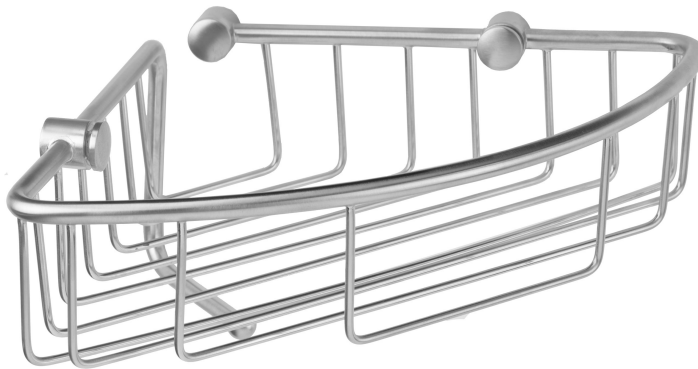

Corner Wire Basket with Cloth Holder

Model #: CBSK-1-

FEATURES:

- Solid Brass Construction
- Fully polished and plated corner basket with cloth holder
- Concealed mounting screws

AVAILABLE FINISHES:

Polished Chrome (PCH)	Satin Chrome (SC)	Bronze Umber (BU)
Satin Nickel (SN)	Pewter (PEW)	Caramel Bronze (CB)
Polished Nickel (PN)	Antique Brass (AB)	Antique Copper (ACU)
Oil-Rubbed Bronze (ORB)	Polished Brass (PB)	Polished Copper (PCU)
Vintage Bronze (VB)	Satin Brass (SB)	Matte Black (MBK)
Satin Gold (SG)	Polished Gold (PG)	Black Nickel (BKN)
White (WH)	Unlacquered Brass (ULB)	Satin Cooper (SCU)
Almond (ALD)	Amber (AMB)	Azure Blue (AZB)
Coral (COR)	Mint Green (GRN)	Stone Grey (GRY)
Lilac (LAC)	Light Blue (LBL)	Limon (LIM)
Plum (PLM)	Pink (PNK)	Red (RED)
Graphite (GPH)	Aged Unlacquered Brass (AUB)	