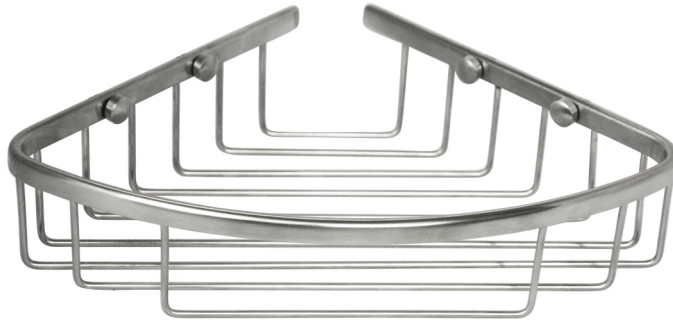

Corner Wire Basket

Model #: CBSK-3-

FEATURES:

- Solid Brass Construction
- Fully polished and plated corner basket
- Concealed mounting screws

AVAILABLE FINISHES:

Polished Chrome (PCH)	Satin Chrome (SC)	Bronze Umber (BU)
Satin Nickel (SN)	Pewter (PEW)	Caramel Bronze (CB)
Polished Nickel (PN)	Antique Brass (AB)	Antique Copper (ACU)
Oil-Rubbed Bronze (ORB)	Polished Brass (PB)	Polished Copper (PCU)
Vintage Bronze (VB)	Satin Brass (SB)	Matte Black (MBK)
Satin Gold (SG)	Polished Gold (PG)	Black Nickel (BKN)
White (WH)	Unlacquered Brass (ULB)	Satin Cooper (SCU)
Almond (ALD)	Amber (AMB)	Azure Blue (AZB)
Coral (COR)	Mint Green (GRN)	Stone Grey (GRY)
Lilac (LAC)	Light Blue (LBL)	Limon (LIM)
Plum (PLM)	Pink (PNK)	Red (RED)
Graphite (GPH)	Aged Unlacquered Brass (AUB)	