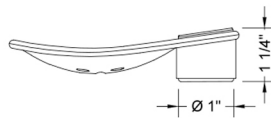

## Soap Dish for 3524 Wall Bar Model #: CLSD-35-

### FEATURES:

- Clear plastic soap dish for 3524 wall bar

### SPECIFICATION DRAWING:

SIDE VIEW

TOP VIEW