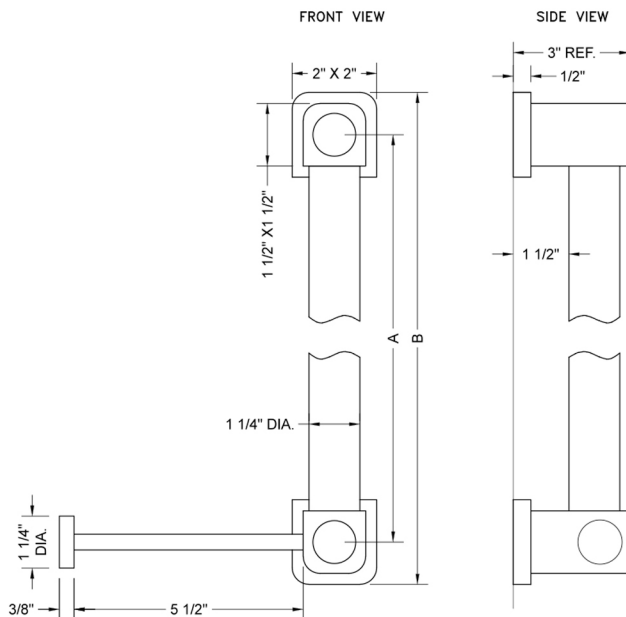

# Vertical Left Contemporary Grab Bar Toilet Paper or Wash Cloth Holder

Model #: CNTPL90-

Confidence from start to finish.®

## FEATURES:

- Toilet paper or wash cloth holder attachment for all luxury grab bars
- Toilet paper or wash cloth holder attachment should not be used for weight bearing purposes
- All brass construction, fully polished & plated
- 90° right hand justified angle allows for horizontal or vertical mount
- Must be factory installed and included on initial purchase order

## SPECIFICATION DRAWING:

CONTEMPO LUXURY GRAB BAR 1 1/4"			
PART. #	SPECIFICS	A	B
CNTPL90-12	12" C TO C	12"	14"
CNTPL90-16	16" C TO C	16"	18"
CNTPL90-18	18" C TO C	18"	20"
CNTPL90-24	24" C TO C	24"	26"
CNTPL90-32	32" C TO C	32"	34"
CNTPL90-36	36" C TO C	36"	38"
CNTPL90-42	42" C TO C	42"	44"
CNTPL90-48	48" C TO C	48"	50"