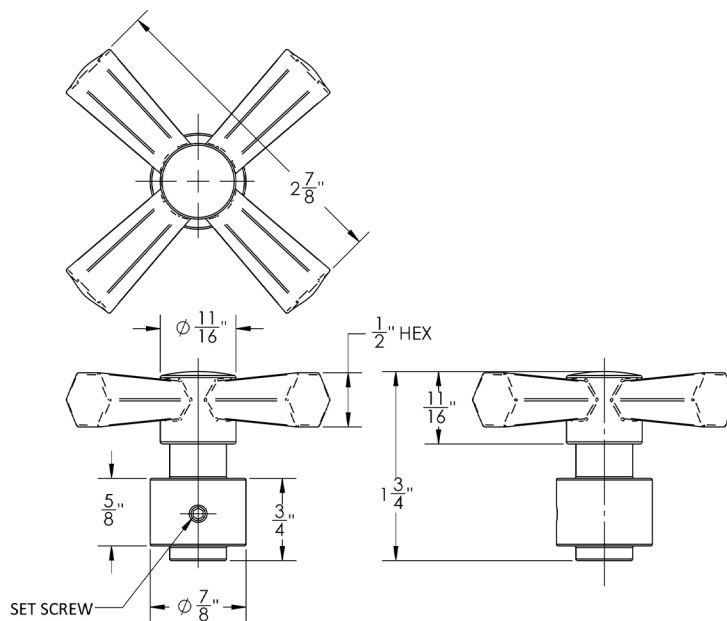

Hex J-CSV Cross Handle

Model #: CV-12-

FEATURES:

- All Brass Hex Cross handle replacement for J-CSV and J-DIV-CSV valve trim

AVAILABLE FINISHES:

Polished Chrome (PCH)	Satin Chrome (SC)	Bronze Umber (BU)
Satin Nickel (SN)	Pewter (PEW)	Caramel Bronze (CB)
Polished Nickel (PN)	Antique Brass (AB)	Antique Copper (ACU)
Oil-Rubbed Bronze (ORB)	Polished Brass (PB)	Polished Copper (PCU)
Vintage Bronze (VB)	Satin Brass (SB)	Matte Black (MBK)
Satin Gold (SG)	Polished Gold (PG)	Black Nickel (BKN)
White (WH)	Unlacquered Brass (ULB)	Satin Cooper (SCU)
Almond (ALD)	Amber (AMB)	Azure Blue (AZB)
Coral (COR)	Mint Green (GRN)	Stone Grey (GRY)
Lilac (LAC)	Light Blue (LBL)	Limon (LIM)
Plum (PLM)	Pink (PNK)	Red (RED)
Graphite (GPH)	Aged Unlacquered Brass (AUB)	

SPECIFICATION DRAWING:

ISOMETRIC VIEW