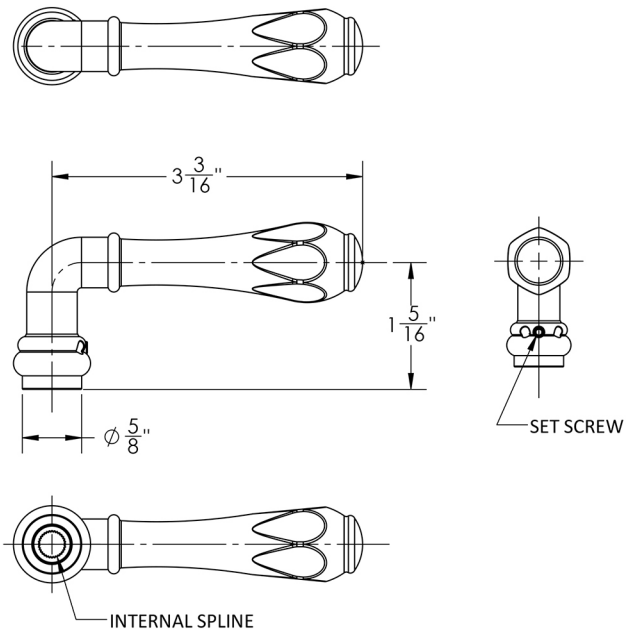

Smooth Lever J-CSV Handle

Model #: CV-74-

FEATURES:

- All brass Smooth Lever replacement handle for J-CSV and J-DIV-CSV valve trim

AVAILABLE FINISHES:

Polished Chrome (PCH)	Satin Chrome (SC)	Bronze Umber (BU)
Satin Nickel (SN)	Pewter (PEW)	Caramel Bronze (CB)
Polished Nickel (PN)	Antique Brass (AB)	Antique Copper (ACU)
Oil-Rubbed Bronze (ORB)	Polished Brass (PB)	Polished Copper (PCU)
Vintage Bronze (VB)	Satin Brass (SB)	Matte Black (MBK)
Satin Gold (SG)	Polished Gold (PG)	Black Nickel (BKN)
White (WH)	Unlacquered Brass (ULB)	Satin Cooper (SCU)
Almond (ALD)	Amber (AMB)	Azure Blue (AZB)
Coral (COR)	Mint Green (GRN)	Stone Grey (GRY)
Lilac (LAC)	Light Blue (LBL)	Limon (LIM)
Plum (PLM)	Pink (PNK)	Red (RED)
Graphite (GPH)	Aged Unlacquered Brass (AUB)	

SPECIFICATION DRAWING:

ISOMETRIC VIEW