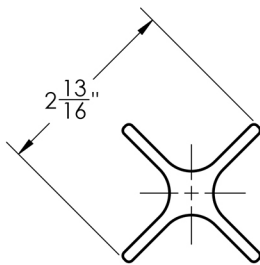

Lila Cross Handle

Model #: F05-CRS-

FEATURES:

- All brass replacement cross handle
- Replacement for Lila Collection shower trim & faucet

AVAILABLE FINISHES:

Polished Chrome (PCH)	Satin Chrome (SC)	Bronze Umber (BU)
Satin Nickel (SN)	Pewter (PEW)	Caramel Bronze (CB)
Polished Nickel (PN)	Antique Brass (AB)	Antique Copper (ACU)
Oil-Rubbed Bronze (ORB)	Polished Brass (PB)	Polished Copper (PCU)
Vintage Bronze (VB)	Satin Brass (SB)	Matte Black (MBK)
Satin Gold (SG)	Polished Gold (PG)	Black Nickel (BKN)
White (WH)	Unlacquered Brass (ULB)	Satin Cooper (SCU)
Almond (ALD)	Amber (AMB)	Azure Blue (AZB)
Coral (COR)	Mint Green (GRN)	Stone Grey (GRY)
Lilac (LAC)	Light Blue (LBL)	Limon (LIM)
Plum (PLM)	Pink (PNK)	Red (RED)
Graphite (GPH)	Aged Unlacquered Brass (AUB)	

SPECIFICATION DRAWING:

ISOMETRIC VIEW