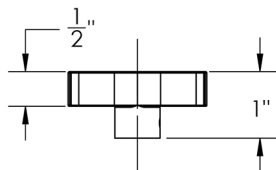

Lila Cross Handle

Model #: F05-CRS-

FEATURES:

- All brass replacement cross handle
- Replacement for Lila Collection shower trim & faucet

AVAILABLE FINISHES:

Polished Chrome (PCH)	Satin Chrome (SC)	Bronze Umber (BU)
Satin Nickel (SN)	Pewter (PEW)	Caramel Bronze (CB)
Polished Nickel (PN)	Antique Brass (AB)	Antique Copper (ACU)
Oil-Rubbed Bronze (ORB)	Polished Brass (PB)	Polished Copper (PCU)
Vintage Bronze (VB)	Satin Brass (SB)	Matte Black (MBK)
Satin Gold (SG)	Polished Gold (PG)	Black Nickel (BKN)
White (WH)	Unlacquered Brass (ULB)	Satin Cooper (SCU)
Almond (ALD)	Amber (AMB)	Azure Blue (AZB)
Coral (COR)	Mint Green (GRN)	Stone Grey (GRY)
Lilac (LAC)	Light Blue (LBL)	Limon (LIM)
Plum (PLM)	Pink (PNK)	Red (RED)
Graphite (GPH)	Aged Unlacquered Brass (AUB)	

SPECIFICATION DRAWING:

ISOMETRIC VIEW