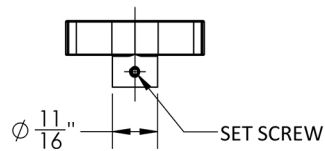

Lila Cross Handle

Model #: F05-CRS-

FEATURES:

- All brass replacement cross handle
- Replacement for Lila Collection shower trim & faucet

AVAILABLE FINISHES:

Polished Chrome (PCH)	Satin Chrome (SC)	Bronze Umber (BU)
Satin Nickel (SN)	Pewter (PEW)	Caramel Bronze (CB)
Polished Nickel (PN)	Antique Brass (AB)	Antique Copper (ACU)
Oil-Rubbed Bronze (ORB)	Polished Brass (PB)	Polished Copper (PCU)
Vintage Bronze (VB)	Satin Brass (SB)	Matte Black (MBK)
Satin Gold (SG)	Polished Gold (PG)	Black Nickel (BKN)
White (WH)	Unlacquered Brass (ULB)	Satin Cooper (SCU)
Almond (ALD)	Amber (AMB)	Azure Blue (AZB)
Coral (COR)	Mint Green (GRN)	Stone Grey (GRY)
Lilac (LAC)	Light Blue (LBL)	Limon (LIM)
Plum (PLM)	Pink (PNK)	Red (RED)
Graphite (GPH)	Aged Unlacquered Brass (AUB)	

SPECIFICATION DRAWING:

ISOMETRIC VIEW