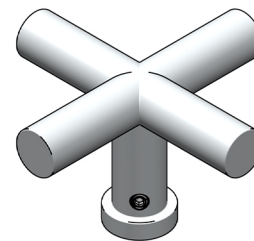

Contempo Slim Cross Handle Model #: F77-CRS-

FEATURES:

- All brass replacement cross handle
- Replacement for Contempo Slim Collection shower trim & faucet

AVAILABLE FINISHES:

Polished Chrome (PCH)	Satin Chrome (SC)	Bronze Umber (BU)
Satin Nickel (SN)	Pewter (PEW)	Caramel Bronze (CB)
Polished Nickel (PN)	Antique Brass (AB)	Antique Copper (ACU)
Oil-Rubbed Bronze (ORB)	Polished Brass (PB)	Polished Copper (PCU)
Vintage Bronze (VB)	Satin Brass (SB)	Matte Black (MBK)
Satin Gold (SG)	Polished Gold (PG)	Black Nickel (BKN)
White (WH)	Unlacquered Brass (ULB)	Satin Cooper (SCU)
Almond (ALD)	Amber (AMB)	Azure Blue (AZB)
Coral (COR)	Mint Green (GRN)	Stone Grey (GRY)
Lilac (LAC)	Light Blue (LBL)	Limon (LIM)
Plum (PLM)	Pink (PNK)	Red (RED)
Graphite (GPH)	Aged Unlacquered Brass (AUB)	

SPECIFICATION DRAWING:

ISOMETRIC VIEW