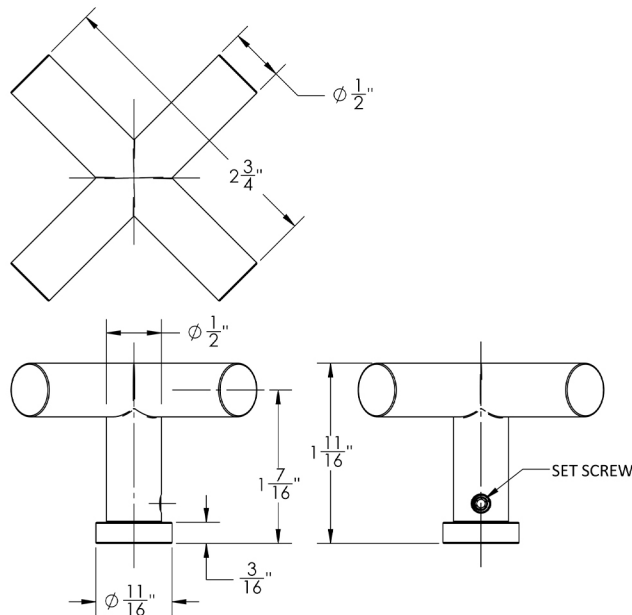

Contempo Slim Cross Handle Model #: F77-CRS-

FEATURES:

- All brass replacement cross handle
- Replacement for Contempo Slim Collection shower trim & faucet

AVAILABLE FINISHES:

Polished Chrome (PCH)	Satin Chrome (SC)	Bronze Umber (BU)
Satin Nickel (SN)	Pewter (PEW)	Caramel Bronze (CB)
Polished Nickel (PN)	Antique Brass (AB)	Antique Copper (ACU)
Oil-Rubbed Bronze (ORB)	Polished Brass (PB)	Polished Copper (PCU)
Vintage Bronze (VB)	Satin Brass (SB)	Matte Black (MBK)
Satin Gold (SG)	Polished Gold (PG)	Black Nickel (BKN)
White (WH)	Unlacquered Brass (ULB)	Satin Cooper (SCU)
Almond (ALD)	Amber (AMB)	Azure Blue (AZB)
Coral (COR)	Mint Green (GRN)	Stone Grey (GRY)
Lilac (LAC)	Light Blue (LBL)	Limon (LIM)
Plum (PLM)	Pink (PNK)	Red (RED)
Graphite (GPH)	Aged Unlacquered Brass (AUB)	

SPECIFICATION DRAWING:

ISOMETRIC VIEW