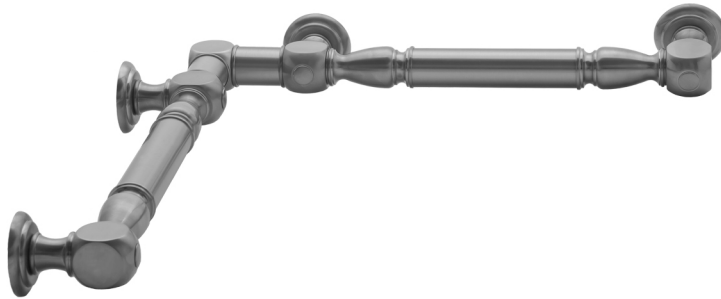

G20 12" x 16" Inside Corner Grab Bar

Model #: G20-12-16-IC-

FEATURES:

- Structurally engineered 90° angle
- ADA compliant when properly installed
- Horizontal section can be used as towel bar
- Style options to complement all collections
- Optional handshower sliders can be added to either bar only upon initial order
- All grab bars can be custom sized. Contact JACLO for pricing & availability
- BAR WILL BE 5" LONGER THAN LISTED LENGTH FROM CENTER OF OUTSIDE POST TO WALL
- *NOTE: GRAB BARS OVER 32" REQUIRE A MIDDLE POST
- Grab bars 24" or longer are NOT AVAILABLE in PG or SG. For large quantity orders, please contact hospitality@jaclo.com

SPECIFICATION DRAWING:

BRASS LUXURY GRAB BAR							
PART. #	DESCRIPTION	A	B	PART. #	DESCRIPTION	A	B
G20-12-12-IC	CENTER OF POST	12"	12"	G20-24-36-IC	CENTER OF POST	24"	36"
G20-12-16-IC	CENTER OF POST	12"	16"	G20-24-48-IC	CENTER OF POST	24"	48"
G20-12-24-IC	CENTER OF POST	12"	24"	G20-24-60-IC	CENTER OF POST	24"	60"
G20-12-32-IC	CENTER OF POST	12"	32"				
				G20-32-32-IC	CENTER OF POST	32"	32"
G20-12-36-IC	CENTER OF POST	12"	36"	G20-32-36-IC	CENTER OF POST	32"	36"
G20-12-48-IC	CENTER OF POST	12"	48"	G20-32-48-IC	CENTER OF POST	32"	48"
G20-12-60-IC	CENTER OF POST	12"	60"	G20-32-60-IC	CENTER OF POST	32"	60"
G20-16-16-IC	CENTER OF POST	16"	16"	G20-36-36-IC	CENTER OF POST	36"	36"
G20-16-24-IC	CENTER OF POST	16"	24"	G20-36-48-IC	CENTER OF POST	36"	48"
G20-16-32-IC	CENTER OF POST	16"	32"	G20-36-60-IC	CENTER OF POST	36"	60"
G20-16-36-IC	CENTER OF POST	16"	36"	G20-48-48-IC	CENTER OF POST	48"	48"
G20-16-48-IC	CENTER OF POST	16"	48"	G20-48-60-IC	CENTER OF POST	48"	60"
G20-16-60-IC	CENTER OF POST	16"	60"				
G20-24-24-IC	CENTER OF POST	24"	24"	G20-60-60-IC	CENTER OF POST	60"	60"
G20-24-32-IC	CENTER OF POST	24"	32"				