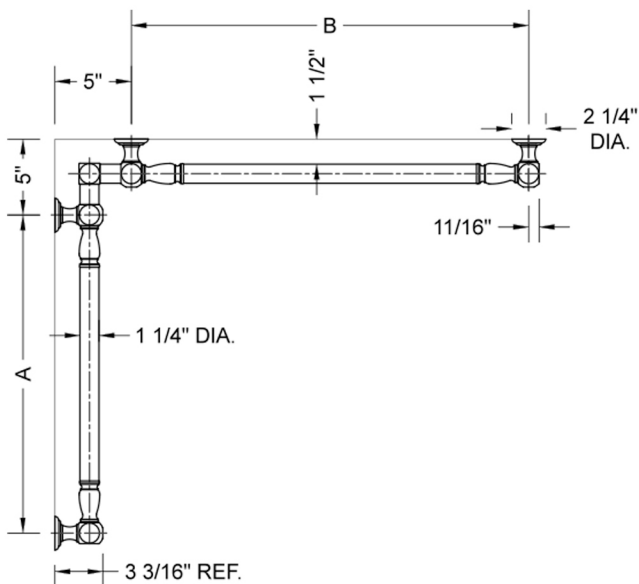

G20 12" x 16" Inside Corner Grab Bar

Model #: G20-12-16-IC-

FEATURES:

- Structurally engineered 90° angle
- ADA compliant when properly installed
- Horizontal section can be used as towel bar
- Style options to complement all collections
- Optional handshower sliders can be added to either bar only upon initial order
- All grab bars can be custom sized. Contact JACLO for pricing & availability
- BAR WILL BE 5" LONGER THAN LISTED LENGTH FROM CENTER OF OUTSIDE POST TO WALL
- *NOTE: GRAB BARS OVER 32" REQUIRE A MIDDLE POST
- Grab bars 24" or longer are NOT AVAILABLE in PG or SG. For large quantity orders, please contact hospitality@jaclo.com

SPECIFICATION DRAWING:

BRASS LUXURY GRAB BAR							
PART. #	DESCRIPTION	A	B	PART. #	DESCRIPTION	A	B
G20-12-12-IC	CENTER OF POST	12"	12"	G20-24-36-IC	CENTER OF POST	24"	36"
G20-12-16-IC	CENTER OF POST	12"	16"	G20-24-48-IC	CENTER OF POST	24"	48"
G20-12-24-IC	CENTER OF POST	12"	24"	G20-24-60-IC	CENTER OF POST	24"	60"
G20-12-32-IC	CENTER OF POST	12"	32"				
				G20-32-32-IC	CENTER OF POST	32"	32"
G20-12-36-IC	CENTER OF POST	12"	36"	G20-32-36-IC	CENTER OF POST	32"	36"
G20-12-48-IC	CENTER OF POST	12"	48"	G20-32-48-IC	CENTER OF POST	32"	48"
G20-12-60-IC	CENTER OF POST	12"	60"	G20-32-60-IC	CENTER OF POST	32"	60"
G20-16-16-IC	CENTER OF POST	16"	16"	G20-36-36-IC	CENTER OF POST	36"	36"
G20-16-24-IC	CENTER OF POST	16"	24"	G20-36-48-IC	CENTER OF POST	36"	48"
G20-16-32-IC	CENTER OF POST	16"	32"	G20-36-60-IC	CENTER OF POST	36"	60"
G20-16-36-IC	CENTER OF POST	16"	36"	G20-48-48-IC	CENTER OF POST	48"	48"
G20-16-48-IC	CENTER OF POST	16"	48"	G20-48-60-IC	CENTER OF POST	48"	60"
G20-16-60-IC	CENTER OF POST	16"	60"				
G20-24-24-IC	CENTER OF POST	24"	24"	G20-60-60-IC	CENTER OF POST	60"	60"
G20-24-32-IC	CENTER OF POST	24"	32"				