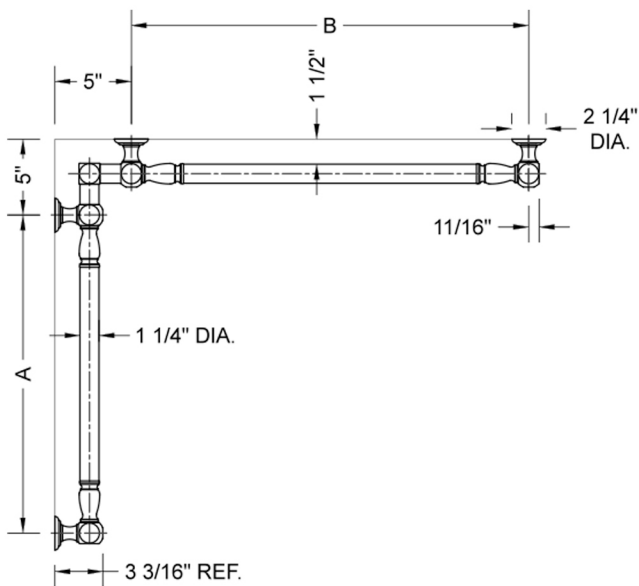

## G20 12" x 24" Inside Corner Grab Bar

Model #: G20-12-24-IC-

### FEATURES:

- Structurally engineered 90° angle
- ADA compliant when properly installed
- Horizontal section can be used as towel bar
- Style options to complement all collections
- Optional handshower sliders can be added to either bar only upon initial order
- All grab bars can be custom sized. Contact JACLO for pricing & availability
- BAR WILL BE 5" LONGER THAN LISTED LENGTH FROM CENTER OF OUTSIDE POST TO WALL
- \*NOTE: GRAB BARS OVER 32" REQUIRE A MIDDLE POST
- Grab bars 24" or longer are NOT AVAILABLE in PG or SG. For large quantity orders, please contact [hospitality@jaclo.com](mailto:hospitality@jaclo.com)

### SPECIFICATION DRAWING:

BRASS LUXURY GRAB BAR							
PART. #	DESCRIPTION	A	B	PART. #	DESCRIPTION	A	B
G20-12-12-IC	CENTER OF POST	12"	12"	G20-24-36-IC	CENTER OF POST	24"	36"
G20-12-16-IC	CENTER OF POST	12"	16"	G20-24-48-IC	CENTER OF POST	24"	48"
G20-12-24-IC	CENTER OF POST	12"	24"	G20-24-60-IC	CENTER OF POST	24"	60"
G20-12-32-IC	CENTER OF POST	12"	32"				
				G20-32-32-IC	CENTER OF POST	32"	32"
G20-12-36-IC	CENTER OF POST	12"	36"	G20-32-36-IC	CENTER OF POST	32"	36"
G20-12-48-IC	CENTER OF POST	12"	48"	G20-32-48-IC	CENTER OF POST	32"	48"
G20-12-60-IC	CENTER OF POST	12"	60"	G20-32-60-IC	CENTER OF POST	32"	60"
G20-16-16-IC	CENTER OF POST	16"	16"	G20-36-36-IC	CENTER OF POST	36"	36"
G20-16-24-IC	CENTER OF POST	16"	24"	G20-36-48-IC	CENTER OF POST	36"	48"
G20-16-32-IC	CENTER OF POST	16"	32"	G20-36-60-IC	CENTER OF POST	36"	60"
G20-16-36-IC	CENTER OF POST	16"	36"	G20-48-48-IC	CENTER OF POST	48"	48"
G20-16-48-IC	CENTER OF POST	16"	48"	G20-48-60-IC	CENTER OF POST	48"	60"
G20-16-60-IC	CENTER OF POST	16"	60"				
G20-24-24-IC	CENTER OF POST	24"	24"	G20-60-60-IC	CENTER OF POST	60"	60"
G20-24-32-IC	CENTER OF POST	24"	32"				