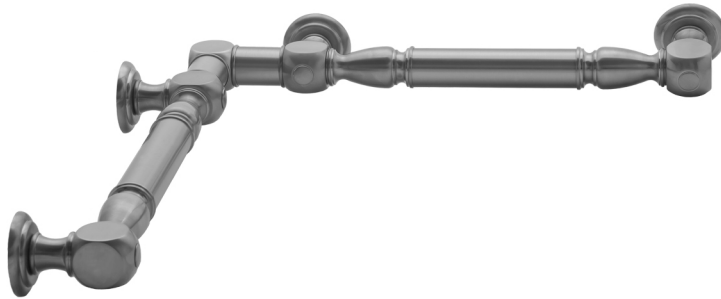

## G20 12" x 24" Inside Corner Grab Bar

Model #: G20-12-24-IC-

### FEATURES:

- Structurally engineered 90° angle
- ADA compliant when properly installed
- Horizontal section can be used as towel bar
- Style options to complement all collections
- Optional handshower sliders can be added to either bar only upon initial order
- All grab bars can be custom sized. Contact JACLO for pricing & availability
- BAR WILL BE 5" LONGER THAN LISTED LENGTH FROM CENTER OF OUTSIDE POST TO WALL
- \*NOTE: GRAB BARS OVER 32" REQUIRE A MIDDLE POST
- Grab bars 24" or longer are NOT AVAILABLE in PG or SG. For large quantity orders, please contact [hospitality@jaclo.com](mailto:hospitality@jaclo.com)

### SPECIFICATION DRAWING:

BRASS LUXURY GRAB BAR							
PART. #	DESCRIPTION	A	B	PART. #	DESCRIPTION	A	B
G20-12-12-IC	CENTER OF POST	12"	12"	G20-24-36-IC	CENTER OF POST	24"	36"
G20-12-16-IC	CENTER OF POST	12"	16"	G20-24-48-IC	CENTER OF POST	24"	48"
G20-12-24-IC	CENTER OF POST	12"	24"	G20-24-60-IC	CENTER OF POST	24"	60"
G20-12-32-IC	CENTER OF POST	12"	32"				
				G20-32-32-IC	CENTER OF POST	32"	32"
G20-12-36-IC	CENTER OF POST	12"	36"	G20-32-36-IC	CENTER OF POST	32"	36"
G20-12-48-IC	CENTER OF POST	12"	48"	G20-32-48-IC	CENTER OF POST	32"	48"
G20-12-60-IC	CENTER OF POST	12"	60"	G20-32-60-IC	CENTER OF POST	32"	60"
G20-16-16-IC	CENTER OF POST	16"	16"	G20-36-36-IC	CENTER OF POST	36"	36"
G20-16-24-IC	CENTER OF POST	16"	24"	G20-36-48-IC	CENTER OF POST	36"	48"
G20-16-32-IC	CENTER OF POST	16"	32"	G20-36-60-IC	CENTER OF POST	36"	60"
G20-16-36-IC	CENTER OF POST	16"	36"	G20-48-48-IC	CENTER OF POST	48"	48"
G20-16-48-IC	CENTER OF POST	16"	48"	G20-48-60-IC	CENTER OF POST	48"	60"
G20-16-60-IC	CENTER OF POST	16"	60"				
G20-24-24-IC	CENTER OF POST	24"	24"	G20-60-60-IC	CENTER OF POST	60"	60"
G20-24-32-IC	CENTER OF POST	24"	32"				