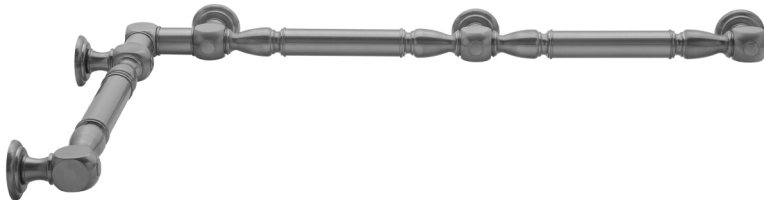

G20 12" x 48" Inside Corner Grab Bar

Model #: G20-12-48-IC-

FEATURES:

- Structurally engineered 90° angle
- ADA compliant when properly installed
- Horizontal section can be used as towel bar
- Style options to complement all collections
- Optional handshower sliders can be added to either bar only upon initial order
- All grab bars can be custom sized. Contact JACLO for pricing & availability
- BAR WILL BE 5" LONGER THAN LISTED LENGTH FROM CENTER OF OUTSIDE POST TO WALL
- *NOTE: GRAB BARS OVER 32" REQUIRE A MIDDLE POST
- Grab bars 24" or longer are NOT AVAILABLE in PG or SG. For large quantity orders, please contact hospitality@jaclo.com

AVAILABLE FINISHES:

| | | |
|-------------------------|------------------------------|-----------------------|
| Polished Chrome (PCH) | Satin Chrome (SC) | Bronze Umber (BU) |
| Satin Nickel (SN) | Pewter (PEW) | Caramel Bronze (CB) |
| Polished Nickel (PN) | Antique Brass (AB) | Antique Copper (ACU) |
| Oil-Rubbed Bronze (ORB) | Polished Brass (PB) | Polished Copper (PCU) |
| Vintage Bronze (VB) | Satin Brass (SB) | Matte Black (MBK) |
| Satin Gold (SG) | Polished Gold (PG) | Black Nickel (BKN) |
| White (WH) | Unlacquered Brass (ULB) | Satin Cooper (SCU) |
| Almond (ALD) | Amber (AMB) | Azure Blue (AZB) |
| Coral (COR) | Mint Green (GRN) | Stone Grey (GRY) |
| Lilac (LAC) | Light Blue (LBL) | Limon (LIM) |
| Plum (PLM) | Pink (PNK) | Red (RED) |
| Graphite (GPH) | Aged Unlacquered Brass (AUB) | |