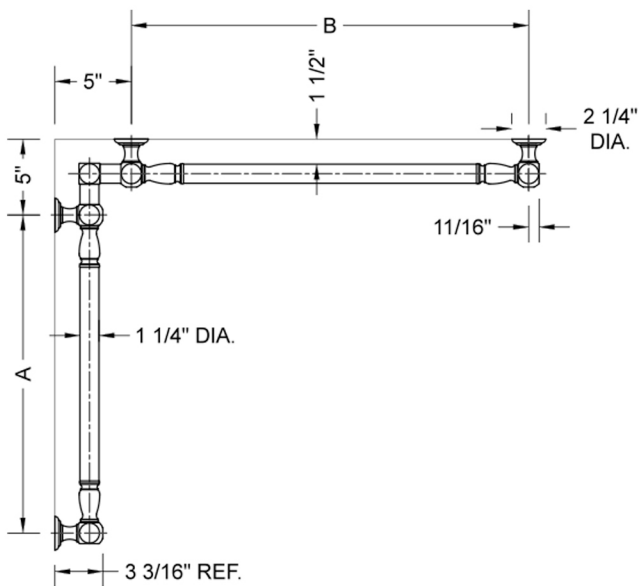

SPECIFICATION DRAWING:

BRASS LUXURY GRAB BAR							
PART. #	DESCRIPTION	A	B	PART. #	DESCRIPTION	A	B
G20-12-12-IC	CENTER OF POST	12"	12"	G20-24-36-IC	CENTER OF POST	24"	36"
G20-12-16-IC	CENTER OF POST	12"	16"	G20-24-48-IC	CENTER OF POST	24"	48"
G20-12-24-IC	CENTER OF POST	12"	24"	G20-24-60-IC	CENTER OF POST	24"	60"
G20-12-32-IC	CENTER OF POST	12"	32"				
				G20-32-32-IC	CENTER OF POST	32"	32"
G20-12-36-IC	CENTER OF POST	12"	36"	G20-32-36-IC	CENTER OF POST	32"	36"
G20-12-48-IC	CENTER OF POST	12"	48"	G20-32-48-IC	CENTER OF POST	32"	48"
G20-12-60-IC	CENTER OF POST	12"	60"	G20-32-60-IC	CENTER OF POST	32"	60"
G20-16-16-IC	CENTER OF POST	16"	16"	G20-36-36-IC	CENTER OF POST	36"	36"
G20-16-24-IC	CENTER OF POST	16"	24"	G20-36-48-IC	CENTER OF POST	36"	48"
G20-16-32-IC	CENTER OF POST	16"	32"	G20-36-60-IC	CENTER OF POST	36"	60"
G20-16-36-IC	CENTER OF POST	16"	36"	G20-48-48-IC	CENTER OF POST	48"	48"
G20-16-48-IC	CENTER OF POST	16"	48"	G20-48-60-IC	CENTER OF POST	48"	60"
G20-16-60-IC	CENTER OF POST	16"	60"				
G20-24-24-IC	CENTER OF POST	24"	24"	G20-60-60-IC	CENTER OF POST	60"	60"
G20-24-32-IC	CENTER OF POST	24"	32"