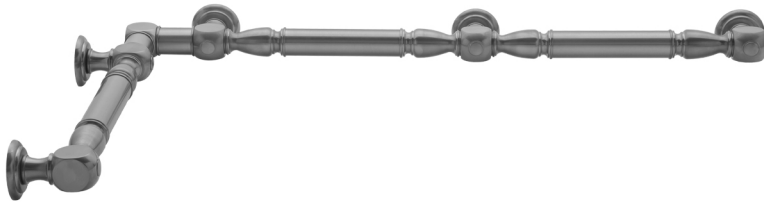

G20 12" x 60" Inside Corner Grab Bar

Model #: G20-12-60-IC-

FEATURES:

- Structurally engineered 90° angle
- ADA compliant when properly installed
- Horizontal section can be used as towel bar
- Style options to complement all collections
- Optional handshower sliders can be added to either bar only upon initial order
- All grab bars can be custom sized. Contact JACLO for pricing & availability
- BAR WILL BE 5" LONGER THAN LISTED LENGTH FROM CENTER OF OUTSIDE POST TO WALL
- *NOTE: GRAB BARS OVER 32" REQUIRE A MIDDLE POST
- Grab bars 24" or longer are NOT AVAILABLE in PG or SG. For large quantity orders, please contact hospitality@jaclo.com

AVAILABLE FINISHES:

Polished Chrome (PCH)	Satin Chrome (SC)	Bronze Umber (BU)
Satin Nickel (SN)	Pewter (PEW)	Caramel Bronze (CB)
Polished Nickel (PN)	Antique Brass (AB)	Antique Copper (ACU)
Oil-Rubbed Bronze (ORB)	Polished Brass (PB)	Polished Copper (PCU)
Vintage Bronze (VB)	Satin Brass (SB)	Matte Black (MBK)
Black Nickel (BKN)	White (WH)	Unlacquered Brass (ULB)
Satin Cooper (SCU)	Almond (ALD)	Amber (AMB)
Azure Blue (AZB)	Coral (COR)	Mint Green (GRN)
Stone Grey (GRY)	Lilac (LAC)	Light Blue (LBL)
Limon (LIM)	Plum (PLM)	Pink (PNK)
Red (RED)	Graphite (GPH)	
Aged Unlacquered Brass (AUB)		