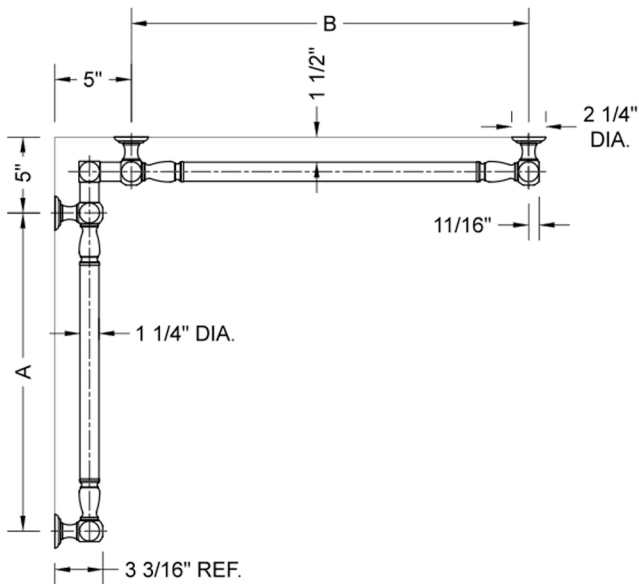

G20 12" x 60" Inside Corner Grab Bar

Model #: G20-12-60-IC-

FEATURES:

- Structurally engineered 90° angle
- ADA compliant when properly installed
- Horizontal section can be used as towel bar
- Style options to complement all collections
- Optional handshower sliders can be added to either bar only upon initial order
- All grab bars can be custom sized. Contact JACLO for pricing & availability
- BAR WILL BE 5" LONGER THAN LISTED LENGTH FROM CENTER OF OUTSIDE POST TO WALL
- *NOTE: GRAB BARS OVER 32" REQUIRE A MIDDLE POST
- Grab bars 24" or longer are NOT AVAILABLE in PG or SG. For large quantity orders, please contact hospitality@jaclo.com

SPECIFICATION DRAWING:

BRASS LUXURY GRAB BAR							
PART. #	DESCRIPTION	A	B	PART. #	DESCRIPTION	A	B
G20-12-12-IC	CENTER OF POST	12"	12"	G20-24-36-IC	CENTER OF POST	24"	36"
G20-12-16-IC	CENTER OF POST	12"	16"	G20-24-48-IC	CENTER OF POST	24"	48"
G20-12-24-IC	CENTER OF POST	12"	24"	G20-24-60-IC	CENTER OF POST	24"	60"
G20-12-32-IC	CENTER OF POST	12"	32"				
				G20-32-32-IC	CENTER OF POST	32"	32"
G20-12-36-IC	CENTER OF POST	12"	36"	G20-32-36-IC	CENTER OF POST	32"	36"
G20-12-48-IC	CENTER OF POST	12"	48"	G20-32-48-IC	CENTER OF POST	32"	48"
G20-12-60-IC	CENTER OF POST	12"	60"	G20-32-60-IC	CENTER OF POST	32"	60"
G20-16-16-IC	CENTER OF POST	16"	16"	G20-36-36-IC	CENTER OF POST	36"	36"
G20-16-24-IC	CENTER OF POST	16"	24"	G20-36-48-IC	CENTER OF POST	36"	48"
G20-16-32-IC	CENTER OF POST	16"	32"	G20-36-60-IC	CENTER OF POST	36"	60"
G20-16-36-IC	CENTER OF POST	16"	36"	G20-48-48-IC	CENTER OF POST	48"	48"
G20-16-48-IC	CENTER OF POST	16"	48"	G20-48-60-IC	CENTER OF POST	48"	60"
G20-16-60-IC	CENTER OF POST	16"	60"				
G20-24-24-IC	CENTER OF POST	24"	24"				
G20-24-32-IC	CENTER OF POST	24"	32"				