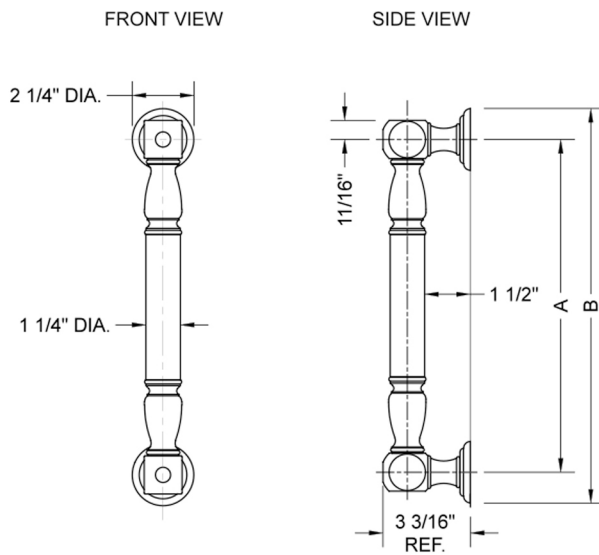

12" G20 Straight Grab Bar

Model #: G20-12-

FEATURES:

- Grab bars are ADA compliant when installed properly
- All brass construction, fully polished & plated
- Style options to complement all collections
- Optional handshower sliders and toilet paper/washcloth holders can be added only upon initial order
- *NOTE: GRAB BARS OVER 32" REQUIRE A MIDDLE POST
- All grab bars can be custom sized. Contact JACLO for pricing & availability
- Grab bars 24" or longer are NOT AVAILABLE in PG or SG. For large quantity orders, please contact hospitality@jaclo.com

SPECIFICATION DRAWING:

BRASS LUXURY GRAB BAR			
PART. #	DESCRIPTION	A	B
G20-12-XX	12" CENTER TO CENTER	12"	14 1/4"
G20-16-XX	16" CENTER TO CENTER	16"	18 1/4"
G20-18-XX	18" CENTER TO CENTER	18"	20 1/4"
G20-24-XX	24" CENTER TO CENTER	24"	26 1/4"
G20-32-XX	32" CENTER TO CENTER	32"	34 1/4"
*NOTE: GRAB BARS OVER 32" REQUIRE A MIDDLE POST			
G20-36-XX	36" CENTER TO CENTER	36"	38 1/4"
G20-42-XX	42" CENTER TO CENTER	42"	44 1/4"
G20-48-XX	48" CENTER TO CENTER	48"	50 1/4"
G20-60-XX	60" CENTER TO CENTER	60"	62 1/4"