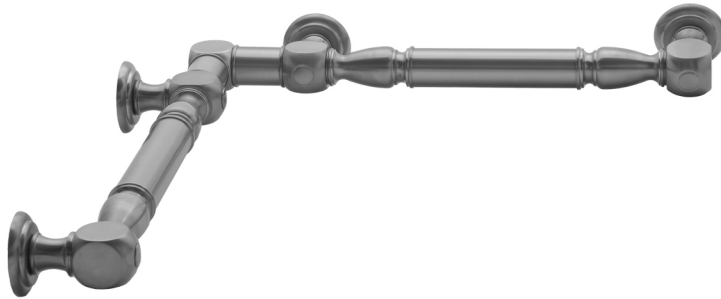

G20 16" x 16" Inside Corner Grab Bar

Model #: G20-16-16-IC-

FEATURES:

- Structurally engineered 90° angle
- ADA compliant when properly installed
- Horizontal section can be used as towel bar
- Style options to complement all collections
- Optional handshower sliders can be added to either bar only upon initial order
- All grab bars can be custom sized. Contact JACLO for pricing & availability
- BAR WILL BE 5" LONGER THAN LISTED LENGTH FROM CENTER OF OUTSIDE POST TO WALL
- *NOTE: GRAB BARS OVER 32" REQUIRE A MIDDLE POST
- Grab bars 24" or longer are NOT AVAILABLE in PG or SG. For large quantity orders, please contact hospitality@jaclo.com

SPECIFICATION DRAWING:

BRASS LUXURY GRAB BAR							
PART. #	DESCRIPTION	A	B	PART. #	DESCRIPTION	A	B
G20-12-12-IC	CENTER OF POST	12"	12"	G20-24-36-IC	CENTER OF POST	24"	36"
G20-12-16-IC	CENTER OF POST	12"	16"	G20-24-48-IC	CENTER OF POST	24"	48"
G20-12-24-IC	CENTER OF POST	12"	24"	G20-24-60-IC	CENTER OF POST	24"	60"
G20-12-32-IC	CENTER OF POST	12"	32"				
				G20-32-32-IC	CENTER OF POST	32"	32"
G20-12-36-IC	CENTER OF POST	12"	36"	G20-32-36-IC	CENTER OF POST	32"	36"
G20-12-48-IC	CENTER OF POST	12"	48"	G20-32-48-IC	CENTER OF POST	32"	48"
G20-12-60-IC	CENTER OF POST	12"	60"	G20-32-60-IC	CENTER OF POST	32"	60"
G20-16-16-IC	CENTER OF POST	16"	16"	G20-36-36-IC	CENTER OF POST	36"	36"
G20-16-24-IC	CENTER OF POST	16"	24"	G20-36-48-IC	CENTER OF POST	36"	48"
G20-16-32-IC	CENTER OF POST	16"	32"	G20-36-60-IC	CENTER OF POST	36"	60"
G20-16-36-IC	CENTER OF POST	16"	36"	G20-48-48-IC	CENTER OF POST	48"	48"
G20-16-48-IC	CENTER OF POST	16"	48"	G20-48-60-IC	CENTER OF POST	48"	60"
G20-16-60-IC	CENTER OF POST	16"	60"				
G20-24-24-IC	CENTER OF POST	24"	24"				
G20-24-32-IC	CENTER OF POST	24"	32"				