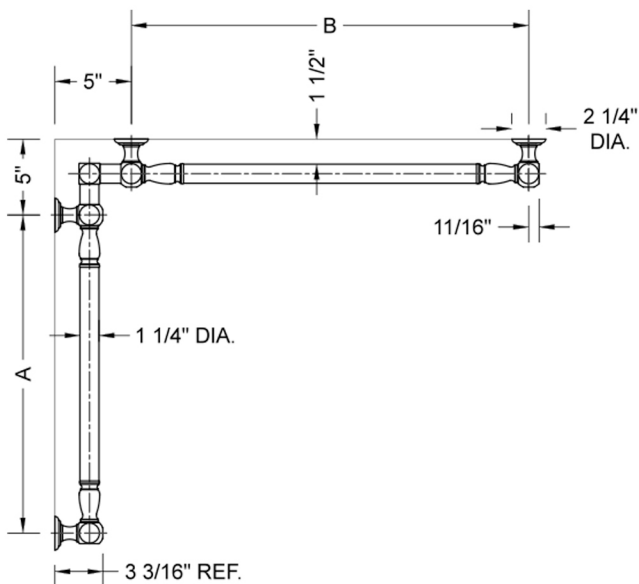

G20 16" x 16" Inside Corner Grab Bar

Model #: G20-16-16-IC-

FEATURES:

- Structurally engineered 90° angle
- ADA compliant when properly installed
- Horizontal section can be used as towel bar
- Style options to complement all collections
- Optional handshower sliders can be added to either bar only upon initial order
- All grab bars can be custom sized. Contact JACLO for pricing & availability
- BAR WILL BE 5" LONGER THAN LISTED LENGTH FROM CENTER OF OUTSIDE POST TO WALL
- *NOTE: GRAB BARS OVER 32" REQUIRE A MIDDLE POST
- Grab bars 24" or longer are NOT AVAILABLE in PG or SG. For large quantity orders, please contact hospitality@jaclo.com

SPECIFICATION DRAWING:

BRASS LUXURY GRAB BAR							
PART. #	DESCRIPTION	A	B	PART. #	DESCRIPTION	A	B
G20-12-12-IC	CENTER OF POST	12"	12"	G20-24-36-IC	CENTER OF POST	24"	36"
G20-12-16-IC	CENTER OF POST	12"	16"	G20-24-48-IC	CENTER OF POST	24"	48"
G20-12-24-IC	CENTER OF POST	12"	24"	G20-24-60-IC	CENTER OF POST	24"	60"
G20-12-32-IC	CENTER OF POST	12"	32"				
				G20-32-32-IC	CENTER OF POST	32"	32"
G20-12-36-IC	CENTER OF POST	12"	36"	G20-32-36-IC	CENTER OF POST	32"	36"
G20-12-48-IC	CENTER OF POST	12"	48"	G20-32-48-IC	CENTER OF POST	32"	48"
G20-12-60-IC	CENTER OF POST	12"	60"	G20-32-60-IC	CENTER OF POST	32"	60"
G20-16-16-IC	CENTER OF POST	16"	16"	G20-36-36-IC	CENTER OF POST	36"	36"
G20-16-24-IC	CENTER OF POST	16"	24"	G20-36-48-IC	CENTER OF POST	36"	48"
G20-16-32-IC	CENTER OF POST	16"	32"	G20-36-60-IC	CENTER OF POST	36"	60"
G20-16-36-IC	CENTER OF POST	16"	36"	G20-48-48-IC	CENTER OF POST	48"	48"
G20-16-48-IC	CENTER OF POST	16"	48"	G20-48-60-IC	CENTER OF POST	48"	60"
G20-16-60-IC	CENTER OF POST	16"	60"				
G20-24-24-IC	CENTER OF POST	24"	24"				
G20-24-32-IC	CENTER OF POST	24"	32"				