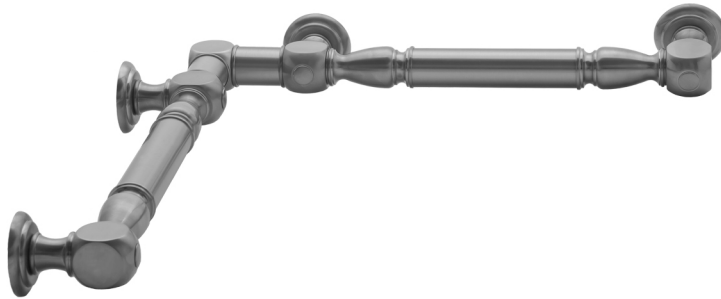

G20 16" x 32" Inside Corner Grab Bar

Model #: G20-16-32-IC-

FEATURES:

- Structurally engineered 90° angle
- ADA compliant when properly installed
- Horizontal section can be used as towel bar
- Style options to complement all collections
- Optional handshower sliders can be added to either bar only upon initial order
- All grab bars can be custom sized. Contact JACLO for pricing & availability
- BAR WILL BE 5" LONGER THAN LISTED LENGTH FROM CENTER OF OUTSIDE POST TO WALL
- *NOTE: GRAB BARS OVER 32" REQUIRE A MIDDLE POST
- Grab bars 24" or longer are NOT AVAILABLE in PG or SG. For large quantity orders, please contact hospitality@jaclo.com

SPECIFICATION DRAWING:

BRASS LUXURY GRAB BAR							
PART. #	DESCRIPTION	A	B	PART. #	DESCRIPTION	A	B
G20-12-12-IC	CENTER OF POST	12"	12"	G20-24-36-IC	CENTER OF POST	24"	36"
G20-12-16-IC	CENTER OF POST	12"	16"	G20-24-48-IC	CENTER OF POST	24"	48"
G20-12-24-IC	CENTER OF POST	12"	24"	G20-24-60-IC	CENTER OF POST	24"	60"
G20-12-32-IC	CENTER OF POST	12"	32"				
				G20-32-32-IC	CENTER OF POST	32"	32"
G20-12-36-IC	CENTER OF POST	12"	36"	G20-32-36-IC	CENTER OF POST	32"	36"
G20-12-48-IC	CENTER OF POST	12"	48"	G20-32-48-IC	CENTER OF POST	32"	48"
G20-12-60-IC	CENTER OF POST	12"	60"	G20-32-60-IC	CENTER OF POST	32"	60"
G20-16-16-IC	CENTER OF POST	16"	16"	G20-36-36-IC	CENTER OF POST	36"	36"
G20-16-24-IC	CENTER OF POST	16"	24"	G20-36-48-IC	CENTER OF POST	36"	48"
G20-16-32-IC	CENTER OF POST	16"	32"	G20-36-60-IC	CENTER OF POST	36"	60"
G20-16-36-IC	CENTER OF POST	16"	36"	G20-48-48-IC	CENTER OF POST	48"	48"
G20-16-48-IC	CENTER OF POST	16"	48"	G20-48-60-IC	CENTER OF POST	48"	60"
G20-16-60-IC	CENTER OF POST	16"	60"				
G20-24-24-IC	CENTER OF POST	24"	24"	G20-60-60-IC	CENTER OF POST	60"	60"
G20-24-32-IC	CENTER OF POST	24"	32"				