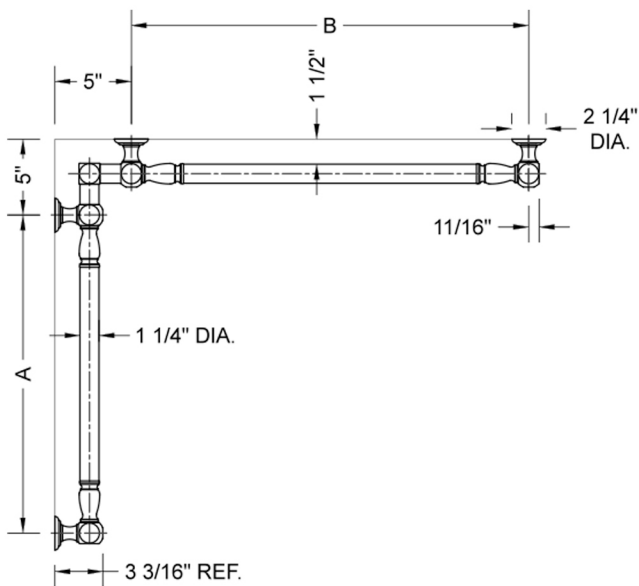

G20 16" x 32" Inside Corner Grab Bar

Model #: G20-16-32-IC-

FEATURES:

- Structurally engineered 90° angle
- ADA compliant when properly installed
- Horizontal section can be used as towel bar
- Style options to complement all collections
- Optional handshower sliders can be added to either bar only upon initial order
- All grab bars can be custom sized. Contact JACLO for pricing & availability
- BAR WILL BE 5" LONGER THAN LISTED LENGTH FROM CENTER OF OUTSIDE POST TO WALL
- *NOTE: GRAB BARS OVER 32" REQUIRE A MIDDLE POST
- Grab bars 24" or longer are NOT AVAILABLE in PG or SG. For large quantity orders, please contact hospitality@jaclo.com

SPECIFICATION DRAWING:

BRASS LUXURY GRAB BAR							
PART. #	DESCRIPTION	A	B	PART. #	DESCRIPTION	A	B
G20-12-12-IC	CENTER OF POST	12"	12"	G20-24-36-IC	CENTER OF POST	24"	36"
G20-12-16-IC	CENTER OF POST	12"	16"	G20-24-48-IC	CENTER OF POST	24"	48"
G20-12-24-IC	CENTER OF POST	12"	24"	G20-24-60-IC	CENTER OF POST	24"	60"
G20-12-32-IC	CENTER OF POST	12"	32"				
				G20-32-32-IC	CENTER OF POST	32"	32"
G20-12-36-IC	CENTER OF POST	12"	36"	G20-32-36-IC	CENTER OF POST	32"	36"
G20-12-48-IC	CENTER OF POST	12"	48"	G20-32-48-IC	CENTER OF POST	32"	48"
G20-12-60-IC	CENTER OF POST	12"	60"	G20-32-60-IC	CENTER OF POST	32"	60"
G20-16-16-IC	CENTER OF POST	16"	16"	G20-36-36-IC	CENTER OF POST	36"	36"
G20-16-24-IC	CENTER OF POST	16"	24"	G20-36-48-IC	CENTER OF POST	36"	48"
G20-16-32-IC	CENTER OF POST	16"	32"	G20-36-60-IC	CENTER OF POST	36"	60"
G20-16-36-IC	CENTER OF POST	16"	36"	G20-48-48-IC	CENTER OF POST	48"	48"
G20-16-48-IC	CENTER OF POST	16"	48"	G20-48-60-IC	CENTER OF POST	48"	60"
G20-16-60-IC	CENTER OF POST	16"	60"				
G20-24-24-IC	CENTER OF POST	24"	24"	G20-60-60-IC	CENTER OF POST	60"	60"
G20-24-32-IC	CENTER OF POST	24"	32"				