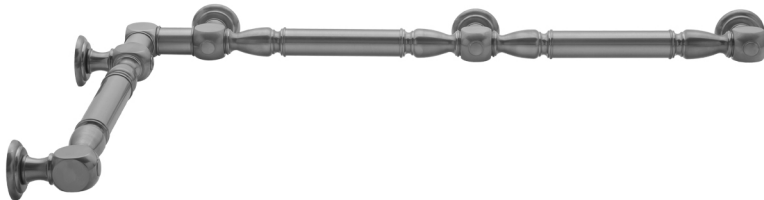

G20 16" x 36" Inside Corner Grab Bar

Model #: G20-16-36-IC-

FEATURES:

- Structurally engineered 90° angle
- ADA compliant when properly installed
- Horizontal section can be used as towel bar
- Style options to complement all collections
- Optional handshower sliders can be added to either bar only upon initial order
- All grab bars can be custom sized. Contact JACLO for pricing & availability
- BAR WILL BE 5" LONGER THAN LISTED LENGTH FROM CENTER OF OUTSIDE POST TO WALL
- *NOTE: GRAB BARS OVER 32" REQUIRE A MIDDLE POST
- Grab bars 24" or longer are NOT AVAILABLE in PG or SG. For large quantity orders, please contact hospitality@jaclo.com

AVAILABLE FINISHES:

Polished Chrome (PCH)	Satin Chrome (SC)	Bronze Umber (BU)
Satin Nickel (SN)	Pewter (PEW)	Caramel Bronze (CB)
Polished Nickel (PN)	Antique Brass (AB)	Antique Copper (ACU)
Oil-Rubbed Bronze (ORB)	Polished Brass (PB)	Polished Copper (PCU)
Vintage Bronze (VB)	Satin Brass (SB)	Matte Black (MBK)
Satin Gold (SG)	Polished Gold (PG)	Black Nickel (BKN)
White (WH)	Unlacquered Brass (ULB)	Satin Cooper (SCU)
Almond (ALD)	Amber (AMB)	Azure Blue (AZB)
Coral (COR)	Mint Green (GRN)	Stone Grey (GRY)
Lilac (LAC)	Light Blue (LBL)	Limon (LIM)
Plum (PLM)	Pink (PNK)	Red (RED)
Graphite (GPH)	Aged Unlacquered Brass (AUB)	