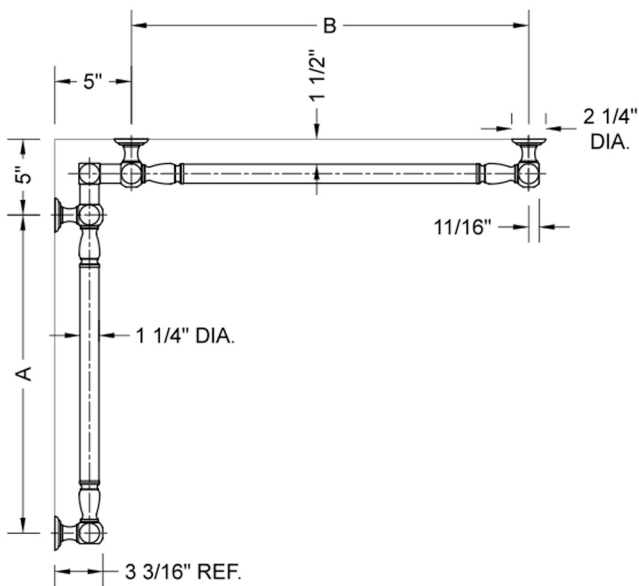

G20 16" x 36" Inside Corner Grab Bar

Model #: G20-16-36-IC-

FEATURES:

- Structurally engineered 90° angle
- ADA compliant when properly installed
- Horizontal section can be used as towel bar
- Style options to complement all collections
- Optional handshower sliders can be added to either bar only upon initial order
- All grab bars can be custom sized. Contact JACLO for pricing & availability
- BAR WILL BE 5" LONGER THAN LISTED LENGTH FROM CENTER OF OUTSIDE POST TO WALL
- *NOTE: GRAB BARS OVER 32" REQUIRE A MIDDLE POST
- Grab bars 24" or longer are NOT AVAILABLE in PG or SG. For large quantity orders, please contact hospitality@jaclo.com

SPECIFICATION DRAWING:

BRASS LUXURY GRAB BAR							
PART. #	DESCRIPTION	A	B	PART. #	DESCRIPTION	A	B
G20-12-12-IC	CENTER OF POST	12"	12"	G20-24-36-IC	CENTER OF POST	24"	36"
G20-12-16-IC	CENTER OF POST	12"	16"	G20-24-48-IC	CENTER OF POST	24"	48"
G20-12-24-IC	CENTER OF POST	12"	24"	G20-24-60-IC	CENTER OF POST	24"	60"
G20-12-32-IC	CENTER OF POST	12"	32"				
				G20-32-32-IC	CENTER OF POST	32"	32"
G20-12-36-IC	CENTER OF POST	12"	36"	G20-32-36-IC	CENTER OF POST	32"	36"
G20-12-48-IC	CENTER OF POST	12"	48"	G20-32-48-IC	CENTER OF POST	32"	48"
G20-12-60-IC	CENTER OF POST	12"	60"	G20-32-60-IC	CENTER OF POST	32"	60"
G20-16-16-IC	CENTER OF POST	16"	16"	G20-36-36-IC	CENTER OF POST	36"	36"
G20-16-24-IC	CENTER OF POST	16"	24"	G20-36-48-IC	CENTER OF POST	36"	48"
G20-16-32-IC	CENTER OF POST	16"	32"	G20-36-60-IC	CENTER OF POST	36"	60"
G20-16-36-IC	CENTER OF POST	16"	36"	G20-48-48-IC	CENTER OF POST	48"	48"
G20-16-48-IC	CENTER OF POST	16"	48"	G20-48-60-IC	CENTER OF POST	48"	60"
G20-16-60-IC	CENTER OF POST	16"	60"				
G20-24-24-IC	CENTER OF POST	24"	24"	G20-60-60-IC	CENTER OF POST	60"	60"
G20-24-32-IC	CENTER OF POST	24"	32"				