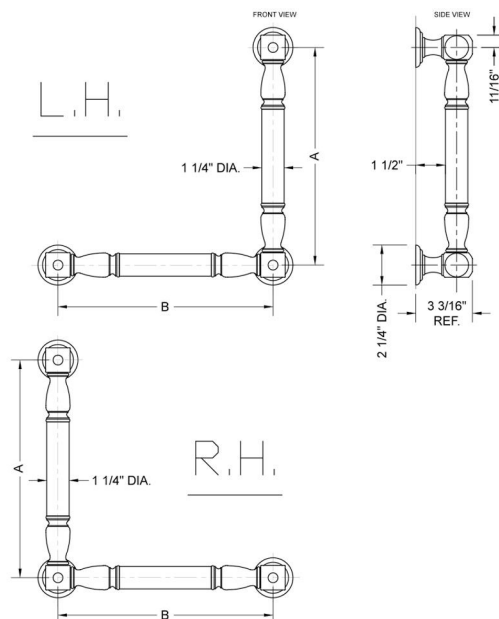

G20 16H x 12W 90° Right Hand Grab Bar

Model #: G20-16H-12W-RH-

FEATURES:

- Structurally engineered 90° angle
- ADA compliant when properly installed
- Horizontal section can be used as towel bar
- Style options to complement all collections
- Optional handshower sliders can be added to either bar only upon initial order
- All grab bars can be custom sized. Contact JACLO for pricing & availability
- Grab bars over 32" require middle post
- Grab bars 24" or longer are NOT AVAILABLE in PG or SG. For large quantity orders, please contact hospitality@jaclo.com

SPECIFICATION DRAWING:

| BRASS LUXURY GRAB BAR | | | |
|-----------------------|------------------|--------|--------|
| PART. # | DESCRIPTION | A H | B W |
| G20-12H-12W | CENTER TO CENTER | 12" | 12" |
| G20-12H-16W | CENTER TO CENTER | 12" | 16" |
| G20-12H-24W | CENTER TO CENTER | 12" | 24" |
| G20-12H-32W | CENTER TO CENTER | 12" | 32" |
| | | | |
| G20-16H-12W | CENTER TO CENTER | 16" | 12" |
| G20-16H-16W | CENTER TO CENTER | 16" | 16" |
| G20-16H-24W | CENTER TO CENTER | 16" | 24" |
| G20-16H-32W | CENTER TO CENTER | 16" | 32" |
| | | | |
| G20-24H-12W | CENTER TO CENTER | 24" | 12" |
| G20-24H-16W | CENTER TO CENTER | 24" | 16" |
| G20-24H-24W | CENTER TO CENTER | 24" | 24" |
| G20-24H-32W | CENTER TO CENTER | 24" | 32" |
| | | | |
| G20-32H-12W | CENTER TO CENTER | 32" | 12" |
| G20-32H-16W | CENTER TO CENTER | 32" | 16" |
| G20-32H-24W | CENTER TO CENTER | 32" | 24" |
| G20-32H-32W | CENTER TO CENTER | 32" | 32" |