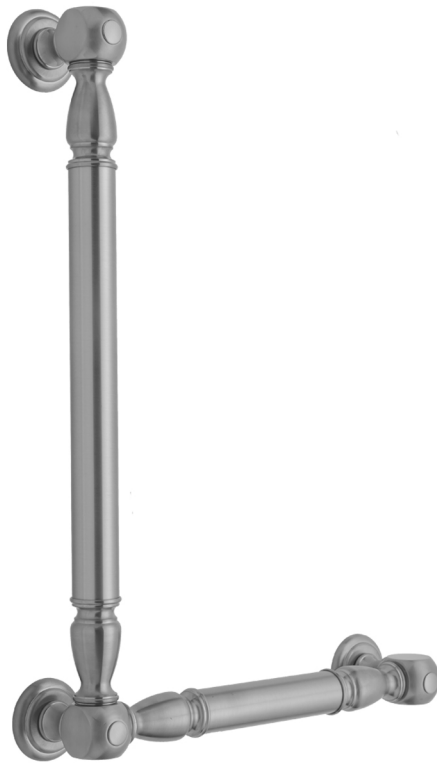

G20 16H x 12W 90° Right Hand Grab Bar

Model #: G20-16H-12W-RH-

FEATURES:

- Structurally engineered 90° angle
- ADA compliant when properly installed
- Horizontal section can be used as towel bar
- Style options to complement all collections
- Optional handshower sliders can be added to either bar only upon initial order
- All grab bars can be custom sized. Contact JACLO for pricing & availability
- Grab bars over 32" require middle post
- Grab bars 24" or longer are NOT AVAILABLE in PG or SG. For large quantity orders, please contact hospitality@jaclo.com

SPECIFICATION DRAWING:

| BRASS LUXURY GRAB BAR | | | |
|-----------------------|------------------|--------|--------|
| PART. # | DESCRIPTION | A H | B W |
| G20-12H-12W | CENTER TO CENTER | 12" | 12" |
| G20-12H-16W | CENTER TO CENTER | 12" | 16" |
| G20-12H-24W | CENTER TO CENTER | 12" | 24" |
| G20-12H-32W | CENTER TO CENTER | 12" | 32" |
| | | | |
| G20-16H-12W | CENTER TO CENTER | 16" | 12" |
| G20-16H-16W | CENTER TO CENTER | 16" | 16" |
| G20-16H-24W | CENTER TO CENTER | 16" | 24" |
| G20-16H-32W | CENTER TO CENTER | 16" | 32" |
| | | | |
| G20-24H-12W | CENTER TO CENTER | 24" | 12" |
| G20-24H-16W | CENTER TO CENTER | 24" | 16" |
| G20-24H-24W | CENTER TO CENTER | 24" | 24" |
| G20-24H-32W | CENTER TO CENTER | 24" | 32" |
| | | | |
| G20-32H-12W | CENTER TO CENTER | 32" | 12" |
| G20-32H-16W | CENTER TO CENTER | 32" | 16" |
| G20-32H-24W | CENTER TO CENTER | 32" | 24" |
| G20-32H-32W | CENTER TO CENTER | 32" | 32" |