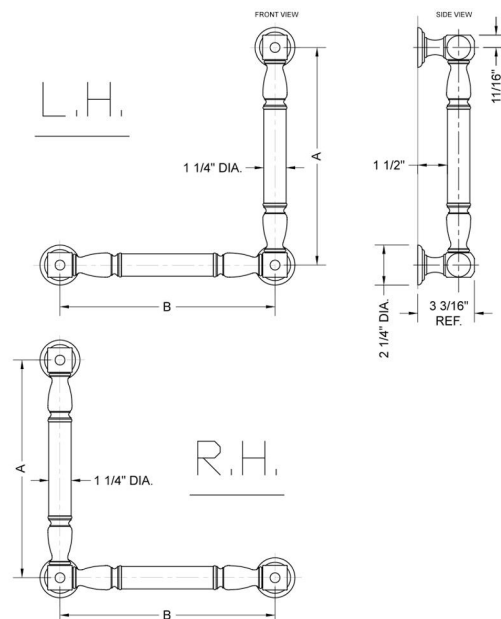

G20 16H x 24W 90° Right Hand Grab Bar

Model #: G20-16H-24W-RH-

FEATURES:

- Structurally engineered 90° angle
- ADA compliant when properly installed
- Horizontal section can be used as towel bar
- Style options to complement all collections
- Optional handshower sliders can be added to either bar only upon initial order
- All grab bars can be custom sized. Contact JACLO for pricing & availability
- Grab bars over 32" require middle post
- Grab bars 24" or longer are NOT AVAILABLE in PG or SG. For large quantity orders, please contact hospitality@jaclo.com

SPECIFICATION DRAWING:

BRASS LUXURY GRAB BAR			
PART. #	DESCRIPTION	A H	B W
G20-12H-12W	CENTER TO CENTER	12"	12"
G20-12H-16W	CENTER TO CENTER	12"	16"
G20-12H-24W	CENTER TO CENTER	12"	24"
G20-12H-32W	CENTER TO CENTER	12"	32"
G20-16H-12W	CENTER TO CENTER	16"	12"
G20-16H-16W	CENTER TO CENTER	16"	16"
G20-16H-24W	CENTER TO CENTER	16"	24"
G20-16H-32W	CENTER TO CENTER	16"	32"
G20-24H-12W	CENTER TO CENTER	24"	12"
G20-24H-16W	CENTER TO CENTER	24"	16"
G20-24H-24W	CENTER TO CENTER	24"	24"
G20-24H-32W	CENTER TO CENTER	24"	32"
G20-32H-12W	CENTER TO CENTER	32"	12"
G20-32H-16W	CENTER TO CENTER	32"	16"
G20-32H-24W	CENTER TO CENTER	32"	24"
G20-32H-32W	CENTER TO CENTER	32"	32"