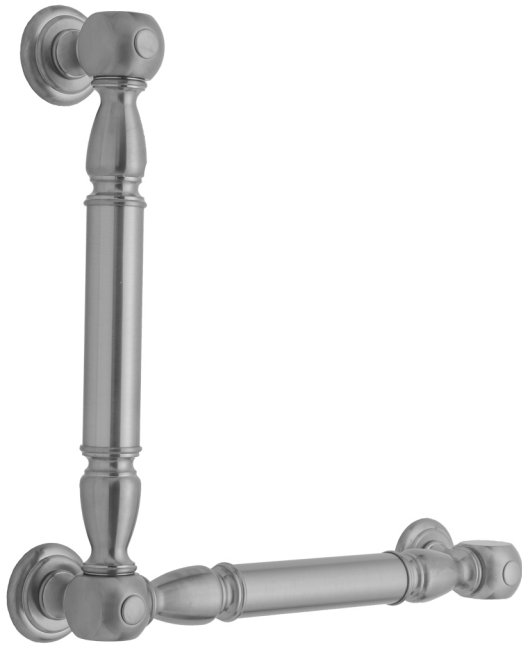

G20 16H x 24W 90° Right Hand Grab Bar

Model #: G20-16H-24W-RH-

FEATURES:

- Structurally engineered 90° angle
- ADA compliant when properly installed
- Horizontal section can be used as towel bar
- Style options to complement all collections
- Optional handshower sliders can be added to either bar only upon initial order
- All grab bars can be custom sized. Contact JACLO for pricing & availability
- Grab bars over 32" require middle post
- Grab bars 24" or longer are NOT AVAILABLE in PG or SG. For large quantity orders, please contact hospitality@jaclo.com

AVAILABLE FINISHES:

Polished Chrome (PCH)	Satin Chrome (SC)	Bronze Umber (BU)
Satin Nickel (SN)	Pewter (PEW)	Caramel Bronze (CB)
Polished Nickel (PN)	Antique Brass (AB)	Antique Copper (ACU)
Oil-Rubbed Bronze (ORB)	Polished Brass (PB)	Polished Copper (PCU)
Vintage Bronze (VB)	Satin Brass (SB)	Matte Black (MBK)
Satin Gold (SG)	Polished Gold (PG)	Black Nickel (BKN)
White (WH)	Unlacquered Brass (ULB)	Satin Cooper (SCU)
Almond (ALD)	Amber (AMB)	Azure Blue (AZB)
Coral (COR)	Mint Green (GRN)	Stone Grey (GRY)
Lilac (LAC)	Light Blue (LBL)	Limon (LIM)
Plum (PLM)	Pink (PNK)	Red (RED)
Graphite (GPH)	Aged Unlacquered Brass (AUB)	

SPECIFICATION DRAWING:

BRASS LUXURY GRAB BAR			
PART. #	DESCRIPTION	A H	B W
G20-12H-12W	CENTER TO CENTER	12"	12"
G20-12H-16W	CENTER TO CENTER	12"	16"
G20-12H-24W	CENTER TO CENTER	12"	24"
G20-12H-32W	CENTER TO CENTER	12"	32"
G20-16H-12W	CENTER TO CENTER	16"	12"
G20-16H-16W	CENTER TO CENTER	16"	16"
G20-16H-24W	CENTER TO CENTER	16"	24"
G20-16H-32W	CENTER TO CENTER	16"	32"
G20-24H-12W	CENTER TO CENTER	24"	12"
G20-24H-16W	CENTER TO CENTER	24"	16"
G20-24H-24W	CENTER TO CENTER	24"	24"
G20-24H-32W	CENTER TO CENTER	24"	32"
G20-32H-12W	CENTER TO CENTER	32"	12"
G20-32H-16W	CENTER TO CENTER	32"	16"
G20-32H-24W	CENTER TO CENTER	32"	24"
G20-32H-32W	CENTER TO CENTER	32"	32"