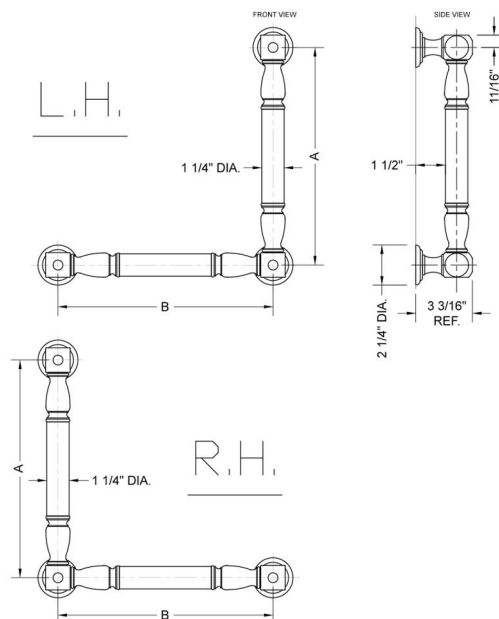

G20 16H x 32W 90° Left Hand Grab Bar

Model #: G20-16H-32W-LH-

FEATURES:

- Structurally engineered 90° angle
- ADA compliant when properly installed
- Horizontal section can be used as towel bar
- Style options to complement all collections
- Optional handshower sliders can be added to either bar only upon initial order
- All grab bars can be custom sized. Contact JACLO for pricing & availability
- Grab bars over 32" require middle post
- Grab bars 24" or longer are NOT AVAILABLE in PG or SG. For large quantity orders, please contact hospitality@jaclo.com

SPECIFICATION DRAWING:

BRASS LUXURY GRAB BAR			
PART. #	DESCRIPTION	A H	B W
G20-12H-12W	CENTER TO CENTER	12"	12"
G20-12H-16W	CENTER TO CENTER	12"	16"
G20-12H-24W	CENTER TO CENTER	12"	24"
G20-12H-32W	CENTER TO CENTER	12"	32"
G20-16H-12W	CENTER TO CENTER	16"	12"
G20-16H-16W	CENTER TO CENTER	16"	16"
G20-16H-24W	CENTER TO CENTER	16"	24"
G20-16H-32W	CENTER TO CENTER	16"	32"
G20-24H-12W	CENTER TO CENTER	24"	12"
G20-24H-16W	CENTER TO CENTER	24"	16"
G20-24H-24W	CENTER TO CENTER	24"	24"
G20-24H-32W	CENTER TO CENTER	24"	32"
G20-32H-12W	CENTER TO CENTER	32"	12"
G20-32H-16W	CENTER TO CENTER	32"	16"
G20-32H-24W	CENTER TO CENTER	32"	24"
G20-32H-32W	CENTER TO CENTER	32"	32"