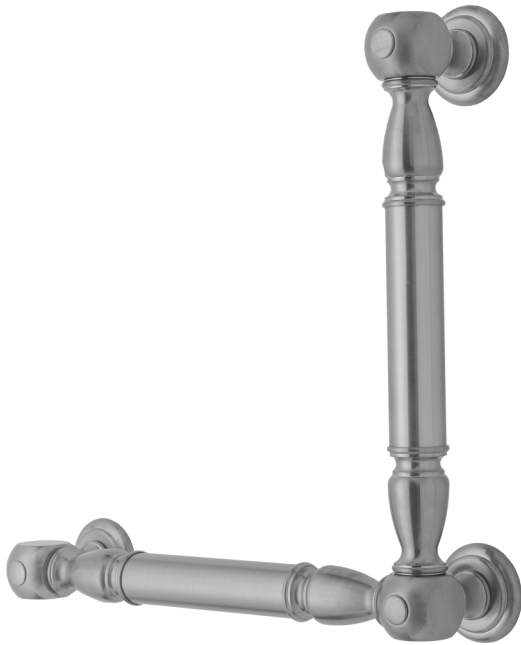

G20 16H x 32W 90° Left Hand Grab Bar

Model #: G20-16H-32W-LH-

FEATURES:

- Structurally engineered 90° angle
- ADA compliant when properly installed
- Horizontal section can be used as towel bar
- Style options to complement all collections
- Optional handshower sliders can be added to either bar only upon initial order
- All grab bars can be custom sized. Contact JACLO for pricing & availability
- Grab bars over 32" require middle post
- Grab bars 24" or longer are NOT AVAILABLE in PG or SG. For large quantity orders, please contact hospitality@jaclo.com

AVAILABLE FINISHES:

Polished Chrome (PCH)	Satin Chrome (SC)	Bronze Umber (BU)
Satin Nickel (SN)	Pewter (PEW)	Caramel Bronze (CB)
Polished Nickel (PN)	Antique Brass (AB)	Antique Copper (ACU)
Oil-Rubbed Bronze (ORB)	Polished Brass (PB)	Polished Copper (PCU)
Vintage Bronze (VB)	Satin Brass (SB)	Matte Black (MBK)
Black Nickel (BKN)	White (WH)	Unlacquered Brass (ULB)
Satin Cooper (SCU)	Almond (ALD)	Amber (AMB)
Azure Blue (AZB)	Coral (COR)	Mint Green (GRN)
Stone Grey (GRY)	Lilac (LAC)	Light Blue (LBL)
Limon (LIM)	Plum (PLM)	Pink (PNK)
Red (RED)	Graphite (GPH)	
Aged Unlacquered Brass (AUB)		

SPECIFICATION DRAWING:

BRASS LUXURY GRAB BAR			
PART. #	DESCRIPTION	A H	B W
G20-12H-12W	CENTER TO CENTER	12"	12"
G20-12H-16W	CENTER TO CENTER	12"	16"
G20-12H-24W	CENTER TO CENTER	12"	24"
G20-12H-32W	CENTER TO CENTER	12"	32"
G20-16H-12W	CENTER TO CENTER	16"	12"
G20-16H-16W	CENTER TO CENTER	16"	16"
G20-16H-24W	CENTER TO CENTER	16"	24"
G20-16H-32W	CENTER TO CENTER	16"	32"
G20-24H-12W	CENTER TO CENTER	24"	12"
G20-24H-16W	CENTER TO CENTER	24"	16"
G20-24H-24W	CENTER TO CENTER	24"	24"
G20-24H-32W	CENTER TO CENTER	24"	32"
G20-32H-12W	CENTER TO CENTER	32"	12"
G20-32H-16W	CENTER TO CENTER	32"	16"
G20-32H-24W	CENTER TO CENTER	32"	24"
G20-32H-32W	CENTER TO CENTER	32"	32"