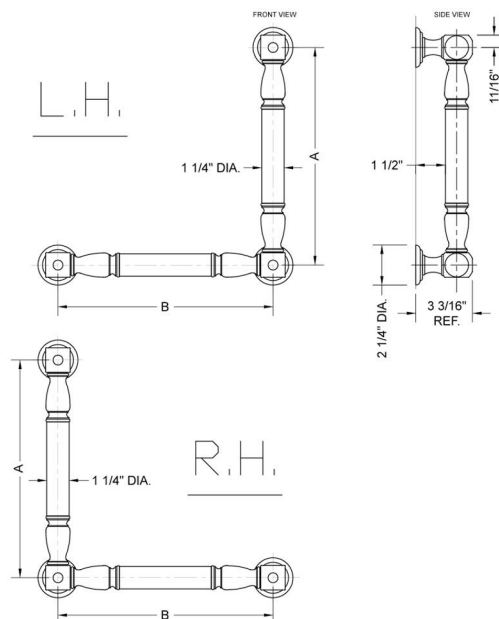

G20 16H x 32W 90° Right Hand Grab Bar

Model #: G20-16H-32W-RH-

FEATURES:

- Structurally engineered 90° angle
- ADA compliant when properly installed
- Horizontal section can be used as towel bar
- Style options to complement all collections
- Optional handshower sliders can be added to either bar only upon initial order
- All grab bars can be custom sized. Contact JACLO for pricing & availability
- Grab bars over 32" require middle post
- Grab bars 24" or longer are NOT AVAILABLE in PG or SG. For large quantity orders, please contact hospitality@jaclo.com

SPECIFICATION DRAWING:

BRASS LUXURY GRAB BAR			
PART. #	DESCRIPTION	A H	B W
G20-12H-12W	CENTER TO CENTER	12"	12"
G20-12H-16W	CENTER TO CENTER	12"	16"
G20-12H-24W	CENTER TO CENTER	12"	24"
G20-12H-32W	CENTER TO CENTER	12"	32"
G20-16H-12W	CENTER TO CENTER	16"	12"
G20-16H-16W	CENTER TO CENTER	16"	16"
G20-16H-24W	CENTER TO CENTER	16"	24"
G20-16H-32W	CENTER TO CENTER	16"	32"
G20-24H-12W	CENTER TO CENTER	24"	12"
G20-24H-16W	CENTER TO CENTER	24"	16"
G20-24H-24W	CENTER TO CENTER	24"	24"
G20-24H-32W	CENTER TO CENTER	24"	32"
G20-32H-12W	CENTER TO CENTER	32"	12"
G20-32H-16W	CENTER TO CENTER	32"	16"
G20-32H-24W	CENTER TO CENTER	32"	24"
G20-32H-32W	CENTER TO CENTER	32"	32"