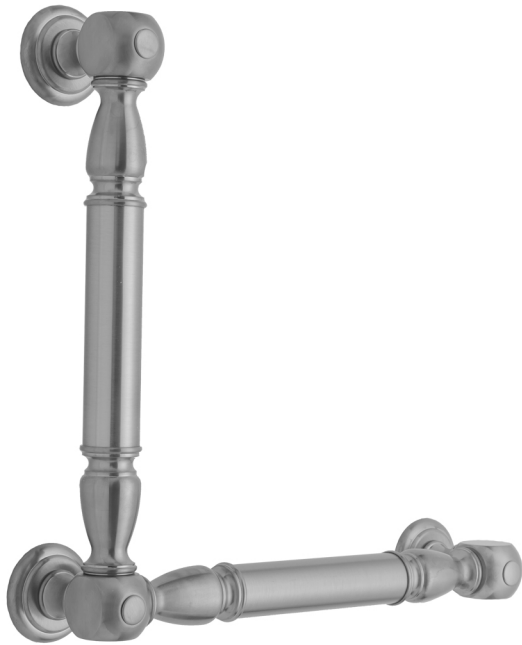

G20 16H x 32W 90° Right Hand Grab Bar

Model #: G20-16H-32W-RH-

FEATURES:

- Structurally engineered 90° angle
- ADA compliant when properly installed
- Horizontal section can be used as towel bar
- Style options to complement all collections
- Optional handshower sliders can be added to either bar only upon initial order
- All grab bars can be custom sized. Contact JACLO for pricing & availability
- Grab bars over 32" require middle post
- Grab bars 24" or longer are NOT AVAILABLE in PG or SG. For large quantity orders, please contact hospitality@jaclo.com

AVAILABLE FINISHES:

Polished Chrome (PCH)	Satin Chrome (SC)	Bronze Umber (BU)
Satin Nickel (SN)	Pewter (PEW)	Caramel Bronze (CB)
Polished Nickel (PN)	Antique Brass (AB)	Antique Copper (ACU)
Oil-Rubbed Bronze (ORB)	Polished Brass (PB)	Polished Copper (PCU)
Vintage Bronze (VB)	Satin Brass (SB)	Matte Black (MBK)
Black Nickel (BKN)	White (WH)	Unlacquered Brass (ULB)
Satin Cooper (SCU)	Almond (ALD)	Amber (AMB)
Azure Blue (AZB)	Coral (COR)	Mint Green (GRN)
Stone Grey (GRY)	Lilac (LAC)	Light Blue (LBL)
Limon (LIM)	Plum (PLM)	Pink (PNK)
Red (RED)	Graphite (GPH)	
Aged Unlacquered Brass (AUB)		

SPECIFICATION DRAWING:

BRASS LUXURY GRAB BAR			
PART. #	DESCRIPTION	A H	B W
G20-12H-12W	CENTER TO CENTER	12"	12"
G20-12H-16W	CENTER TO CENTER	12"	16"
G20-12H-24W	CENTER TO CENTER	12"	24"
G20-12H-32W	CENTER TO CENTER	12"	32"
G20-16H-12W	CENTER TO CENTER	16"	12"
G20-16H-16W	CENTER TO CENTER	16"	16"
G20-16H-24W	CENTER TO CENTER	16"	24"
G20-16H-32W	CENTER TO CENTER	16"	32"
G20-24H-12W	CENTER TO CENTER	24"	12"
G20-24H-16W	CENTER TO CENTER	24"	16"
G20-24H-24W	CENTER TO CENTER	24"	24"
G20-24H-32W	CENTER TO CENTER	24"	32"
G20-32H-12W	CENTER TO CENTER	32"	12"
G20-32H-16W	CENTER TO CENTER	32"	16"
G20-32H-24W	CENTER TO CENTER	32"	24"
G20-32H-32W	CENTER TO CENTER	32"	32"