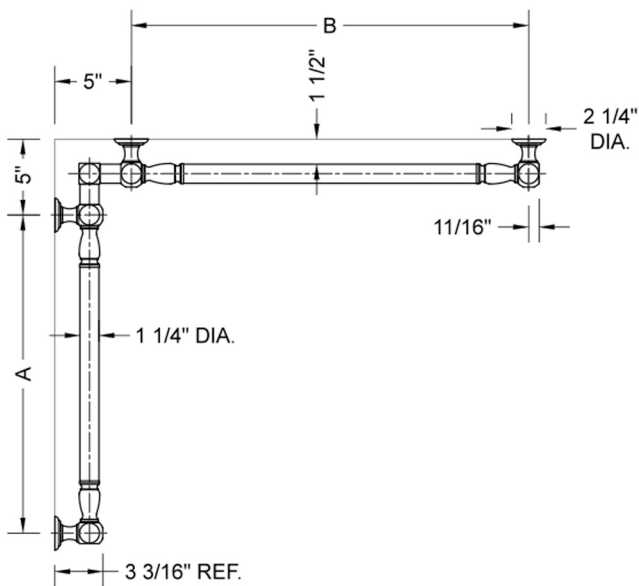

G20 24" x 24" Inside Corner Grab Bar

Model #: G20-24-24-IC-

FEATURES:

- Structurally engineered 90° angle
- ADA compliant when properly installed
- Horizontal section can be used as towel bar
- Style options to complement all collections
- Optional handshower sliders can be added to either bar only upon initial order
- All grab bars can be custom sized. Contact JACLO for pricing & availability
- BAR WILL BE 5" LONGER THAN LISTED LENGTH FROM CENTER OF OUTSIDE POST TO WALL
- *NOTE: GRAB BARS OVER 32" REQUIRE A MIDDLE POST
- NOT AVAILABLE in PG or SG. For large quantity orders, please contact hospitality@jaclo.com

SPECIFICATION DRAWING:

BRASS LUXURY GRAB BAR							
PART. #	DESCRIPTION	A	B	PART. #	DESCRIPTION	A	B
G20-12-12-IC	CENTER OF POST	12"	12"	G20-24-36-IC	CENTER OF POST	24"	36"
G20-12-16-IC	CENTER OF POST	12"	16"	G20-24-48-IC	CENTER OF POST	24"	48"
G20-12-24-IC	CENTER OF POST	12"	24"	G20-24-60-IC	CENTER OF POST	24"	60"
G20-12-32-IC	CENTER OF POST	12"	32"				
				G20-32-32-IC	CENTER OF POST	32"	32"
G20-12-36-IC	CENTER OF POST	12"	36"	G20-32-36-IC	CENTER OF POST	32"	36"
G20-12-48-IC	CENTER OF POST	12"	48"	G20-32-48-IC	CENTER OF POST	32"	48"
G20-12-60-IC	CENTER OF POST	12"	60"	G20-32-60-IC	CENTER OF POST	32"	60"
G20-16-16-IC	CENTER OF POST	16"	16"	G20-36-36-IC	CENTER OF POST	36"	36"
G20-16-24-IC	CENTER OF POST	16"	24"	G20-36-48-IC	CENTER OF POST	36"	48"
G20-16-32-IC	CENTER OF POST	16"	32"	G20-36-60-IC	CENTER OF POST	36"	60"
G20-16-36-IC	CENTER OF POST	16"	36"	G20-48-48-IC	CENTER OF POST	48"	48"
G20-16-48-IC	CENTER OF POST	16"	48"	G20-48-60-IC	CENTER OF POST	48"	60"
G20-16-60-IC	CENTER OF POST	16"	60"				
G20-24-24-IC	CENTER OF POST	24"	24"	G20-60-60-IC	CENTER OF POST	60"	60"
G20-24-32-IC	CENTER OF POST	24"	32"				