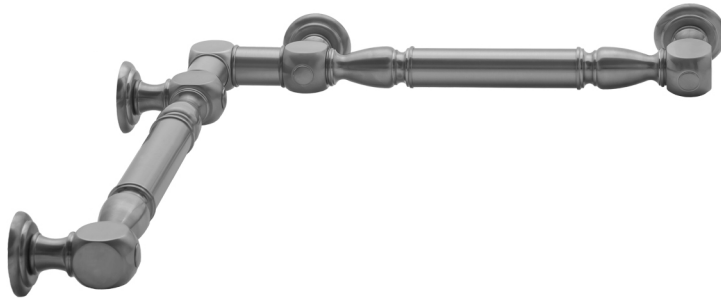

G20 24" x 24" Inside Corner Grab Bar

Model #: G20-24-24-IC-

FEATURES:

- Structurally engineered 90° angle
- ADA compliant when properly installed
- Horizontal section can be used as towel bar
- Style options to complement all collections
- Optional handshower sliders can be added to either bar only upon initial order
- All grab bars can be custom sized. Contact JACLO for pricing & availability
- BAR WILL BE 5" LONGER THAN LISTED LENGTH FROM CENTER OF OUTSIDE POST TO WALL
- *NOTE: GRAB BARS OVER 32" REQUIRE A MIDDLE POST
- NOT AVAILABLE in PG or SG. For large quantity orders, please contact hospitality@jaclo.com

SPECIFICATION DRAWING:

BRASS LUXURY GRAB BAR							
PART. #	DESCRIPTION	A	B	PART. #	DESCRIPTION	A	B
G20-12-12-IC	CENTER OF POST	12"	12"	G20-24-36-IC	CENTER OF POST	24"	36"
G20-12-16-IC	CENTER OF POST	12"	16"	G20-24-48-IC	CENTER OF POST	24"	48"
G20-12-24-IC	CENTER OF POST	12"	24"	G20-24-60-IC	CENTER OF POST	24"	60"
G20-12-32-IC	CENTER OF POST	12"	32"				
				G20-32-32-IC	CENTER OF POST	32"	32"
G20-12-36-IC	CENTER OF POST	12"	36"	G20-32-36-IC	CENTER OF POST	32"	36"
G20-12-48-IC	CENTER OF POST	12"	48"	G20-32-48-IC	CENTER OF POST	32"	48"
G20-12-60-IC	CENTER OF POST	12"	60"	G20-32-60-IC	CENTER OF POST	32"	60"
G20-16-16-IC	CENTER OF POST	16"	16"	G20-36-36-IC	CENTER OF POST	36"	36"
G20-16-24-IC	CENTER OF POST	16"	24"	G20-36-48-IC	CENTER OF POST	36"	48"
G20-16-32-IC	CENTER OF POST	16"	32"	G20-36-60-IC	CENTER OF POST	36"	60"
G20-16-36-IC	CENTER OF POST	16"	36"	G20-48-48-IC	CENTER OF POST	48"	48"
G20-16-48-IC	CENTER OF POST	16"	48"	G20-48-60-IC	CENTER OF POST	48"	60"
G20-16-60-IC	CENTER OF POST	16"	60"				
G20-24-24-IC	CENTER OF POST	24"	24"	G20-60-60-IC	CENTER OF POST	60"	60"
G20-24-32-IC	CENTER OF POST	24"	32"				