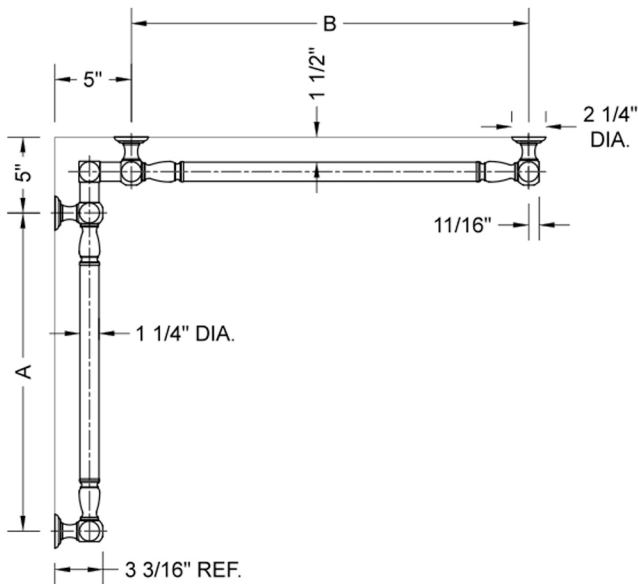

G20 24" x 36" Inside Corner Grab Bar

Model #: G20-24-36-IC-

FEATURES:

- Structurally engineered 90° angle
- ADA compliant when properly installed
- Horizontal section can be used as towel bar
- Style options to complement all collections
- Optional handshower sliders can be added to either bar only upon initial order
- All grab bars can be custom sized. Contact JACLO for pricing & availability
- BAR WILL BE 5" LONGER THAN LISTED LENGTH FROM CENTER OF OUTSIDE POST TO WALL
- *NOTE: GRAB BARS OVER 32" REQUIRE A MIDDLE POST
- NOT AVAILABLE in PG or SG. For large quantity orders, please contact hospitality@jaclo.com

SPECIFICATION DRAWING:

BRASS LUXURY GRAB BAR							
PART. #	DESCRIPTION	A	B	PART. #	DESCRIPTION	A	B
G20-12-12-IC	CENTER OF POST	12"	12"	G20-24-36-IC	CENTER OF POST	24"	36"
G20-12-16-IC	CENTER OF POST	12"	16"	G20-24-48-IC	CENTER OF POST	24"	48"
G20-12-24-IC	CENTER OF POST	12"	24"	G20-24-60-IC	CENTER OF POST	24"	60"
G20-12-32-IC	CENTER OF POST	12"	32"				
G20-12-36-IC	CENTER OF POST	12"	36"	G20-32-32-IC	CENTER OF POST	32"	32"
G20-12-48-IC	CENTER OF POST	12"	48"	G20-32-36-IC	CENTER OF POST	32"	36"
G20-12-60-IC	CENTER OF POST	12"	60"	G20-32-48-IC	CENTER OF POST	32"	48"
				G20-32-60-IC	CENTER OF POST	32"	60"
G20-16-16-IC	CENTER OF POST	16"	16"				
G20-16-24-IC	CENTER OF POST	16"	24"	G20-36-36-IC	CENTER OF POST	36"	36"
G20-16-32-IC	CENTER OF POST	16"	32"	G20-36-48-IC	CENTER OF POST	36"	48"
				G20-36-60-IC	CENTER OF POST	36"	60"
G20-16-36-IC	CENTER OF POST	16"	36"				
G20-16-48-IC	CENTER OF POST	16"	48"	G20-48-48-IC	CENTER OF POST	48"	48"
G20-16-60-IC	CENTER OF POST	16"	60"	G20-48-60-IC	CENTER OF POST	48"	60"
G20-24-24-IC	CENTER OF POST	24"	24"				
G20-24-32-IC	CENTER OF POST	24"	32"	G20-60-60-IC	CENTER OF POST	60"	60"