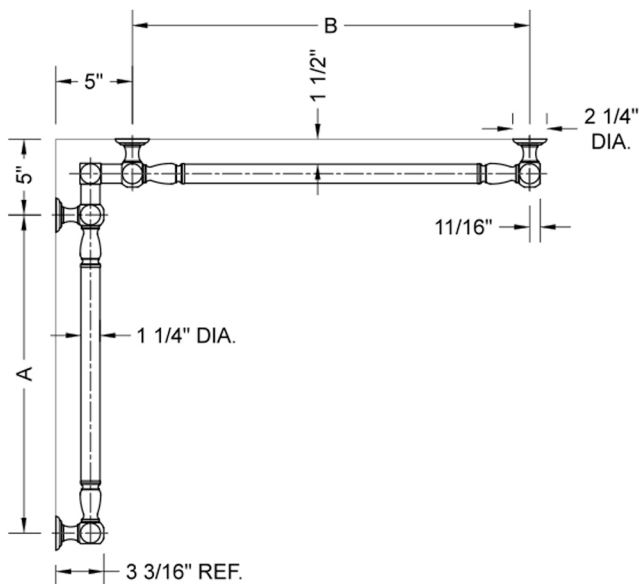

G20 24" x 48" Inside Corner Grab Bar

Model #: G20-24-48-IC-

FEATURES:

- Structurally engineered 90° angle
- ADA compliant when properly installed
- Horizontal section can be used as towel bar
- Style options to complement all collections
- Optional handshower sliders can be added to either bar only upon initial order
- All grab bars can be custom sized. Contact JACLO for pricing & availability
- BAR WILL BE 5" LONGER THAN LISTED LENGTH FROM CENTER OF OUTSIDE POST TO WALL
- *NOTE: GRAB BARS OVER 32" REQUIRE A MIDDLE POST
- NOT AVAILABLE in PG or SG. For large quantity orders, please contact hospitality@jaclo.com

SPECIFICATION DRAWING:

BRASS LUXURY GRAB BAR							
PART. #	DESCRIPTION	A	B	PART. #	DESCRIPTION	A	B
G20-12-12-IC	CENTER OF POST	12"	12"	G20-24-36-IC	CENTER OF POST	24"	36"
G20-12-16-IC	CENTER OF POST	12"	16"	G20-24-48-IC	CENTER OF POST	24"	48"
G20-12-24-IC	CENTER OF POST	12"	24"	G20-24-60-IC	CENTER OF POST	24"	60"
G20-12-32-IC	CENTER OF POST	12"	32"				
				G20-32-32-IC	CENTER OF POST	32"	32"
G20-12-36-IC	CENTER OF POST	12"	36"	G20-32-36-IC	CENTER OF POST	32"	36"
G20-12-48-IC	CENTER OF POST	12"	48"	G20-32-48-IC	CENTER OF POST	32"	48"
G20-12-60-IC	CENTER OF POST	12"	60"	G20-32-60-IC	CENTER OF POST	32"	60"
G20-16-16-IC	CENTER OF POST	16"	16"	G20-36-36-IC	CENTER OF POST	36"	36"
G20-16-24-IC	CENTER OF POST	16"	24"	G20-36-48-IC	CENTER OF POST	36"	48"
G20-16-32-IC	CENTER OF POST	16"	32"	G20-36-60-IC	CENTER OF POST	36"	60"
G20-16-36-IC	CENTER OF POST	16"	36"	G20-48-48-IC	CENTER OF POST	48"	48"
G20-16-48-IC	CENTER OF POST	16"	48"	G20-48-60-IC	CENTER OF POST	48"	60"
G20-16-60-IC	CENTER OF POST	16"	60"				
				G20-60-60-IC	CENTER OF POST	60"	60"
G20-24-24-IC	CENTER OF POST	24"	24"				
G20-24-32-IC	CENTER OF POST	24"	32"				