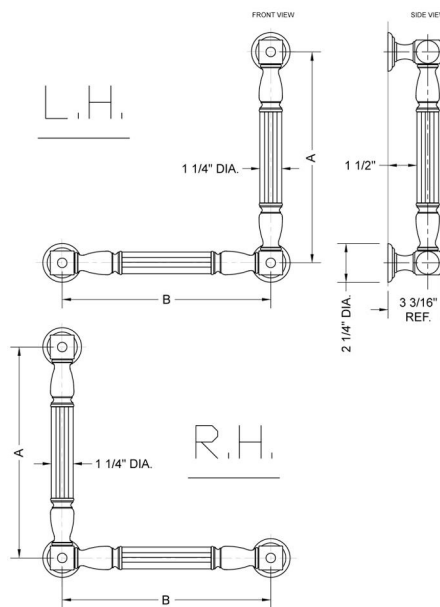

G21 12H x 16W 90° Right Hand Grab Bar

Model #: G21-12H-16W-RH-

FEATURES:

- Structurally engineered 90° angle
- ADA compliant when properly installed
- Horizontal section can be used as towel bar
- Style options to complement all collections
- Optional handshower sliders can be added to either bar only upon initial order
- All grab bars can be custom sized. Contact JACLO for pricing & availability
- Grab bars over 32" require middle post
- Grab bars 24" or longer are NOT AVAILABLE in PG or SG. For large quantity orders, please contact hospitality@jaclo.com

SPECIFICATION DRAWING:

BRASS LUXURY GRAB BAR			
PART. #	DESCRIPTION	A H	B W
G21-12H-12W	CENTER TO CENTER	12"	12"
G21-12H-16W	CENTER TO CENTER	12"	16"
G21-12H-24W	CENTER TO CENTER	12"	24"
G21-12H-32W	CENTER TO CENTER	12"	32"
G21-16H-12W	CENTER TO CENTER	16"	12"
G21-16H-16W	CENTER TO CENTER	16"	16"
G21-16H-24W	CENTER TO CENTER	16"	24"
G21-16H-32W	CENTER TO CENTER	16"	32"
G21-24H-12W	CENTER TO CENTER	24"	12"
G21-24H-16W	CENTER TO CENTER	24"	16"
G21-24H-24W	CENTER TO CENTER	24"	24"
G21-24H-32W	CENTER TO CENTER	24"	32"
G21-32H-12W	CENTER TO CENTER	32"	12"
G21-32H-16W	CENTER TO CENTER	32"	16"
G21-32H-24W	CENTER TO CENTER	32"	24"
G21-32H-32W	CENTER TO CENTER	32"	32"