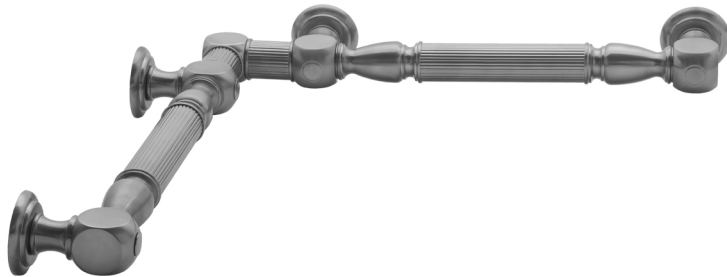

G21 16" x 16" Inside Corner Grab Bar

Model #: G21-16-16-IC-

FEATURES:

- Structurally engineered 90° angle
- ADA compliant when properly installed
- Horizontal section can be used as towel bar
- Style options to complement all collections
- Optional handshower sliders can be added to either bar only upon initial order
- All grab bars can be custom sized. Contact JACLO for pricing & availability
- BAR WILL BE 5" LONGER THAN LISTED LENGTH FROM CENTER OF OUTSIDE POST TO WALL
- *NOTE: GRAB BARS OVER 32" REQUIRE A MIDDLE POST
- Grab bars 24" or longer are NOT AVAILABLE in PG or SG. For large quantity orders, please contact hospitality@jaclo.com

AVAILABLE FINISHES:

Polished Chrome (PCH)	Satin Chrome (SC)	Bronze Umber (BU)
Satin Nickel (SN)	Pewter (PEW)	Caramel Bronze (CB)
Polished Nickel (PN)	Antique Brass (AB)	Antique Copper (ACU)
Oil-Rubbed Bronze (ORB)	Polished Brass (PB)	Polished Copper (PCU)
Vintage Bronze (VB)	Satin Brass (SB)	Matte Black (MBK)
Satin Gold (SG)	Polished Gold (PG)	Black Nickel (BKN)
White (WH)	Unlacquered Brass (ULB)	Satin Cooper (SCU)
Almond (ALD)	Amber (AMB)	Azure Blue (AZB)
Coral (COR)	Mint Green (GRN)	Stone Grey (GRY)
Lilac (LAC)	Light Blue (LBL)	Limon (LIM)
Plum (PLM)	Pink (PNK)	Red (RED)
Graphite (GPH)	Aged Unlacquered Brass (AUB)	