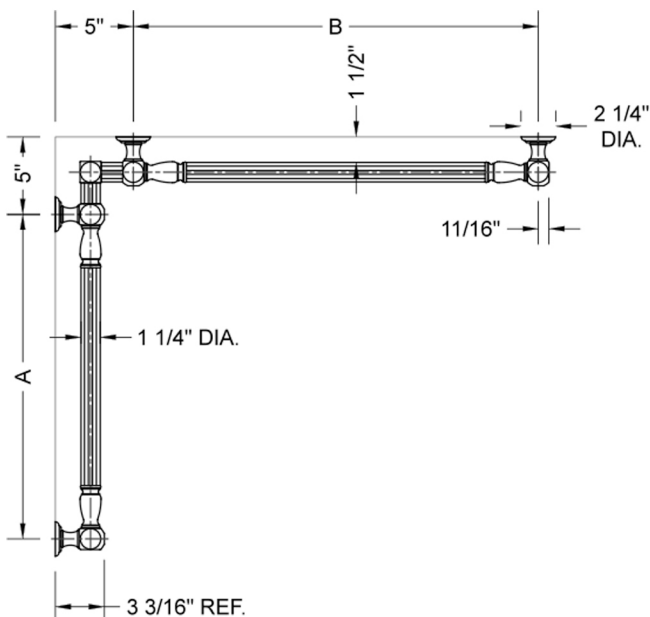

G21 16" x 16" Inside Corner Grab Bar

Model #: G21-16-16-IC-

FEATURES:

- Structurally engineered 90° angle
- ADA compliant when properly installed
- Horizontal section can be used as towel bar
- Style options to complement all collections
- Optional handshower sliders can be added to either bar only upon initial order
- All grab bars can be custom sized. Contact JACLO for pricing & availability
- BAR WILL BE 5" LONGER THAN LISTED LENGTH FROM CENTER OF OUTSIDE POST TO WALL
- *NOTE: GRAB BARS OVER 32" REQUIRE A MIDDLE POST
- Grab bars 24" or longer are NOT AVAILABLE in PG or SG. For large quantity orders, please contact hospitality@jaclo.com

SPECIFICATION DRAWING:

BRASS LUXURY GRAB BAR							
PART. #	DESCRIPTION	A	B	PART. #	DESCRIPTION	A	B
G21-12-12-IC	CENTER OF POST	12"	12"	G21-24-36-IC	CENTER OF POST	24"	36"
G21-12-16-IC	CENTER OF POST	12"	16"	G21-24-48-IC	CENTER OF POST	24"	48"
G21-12-24-IC	CENTER OF POST	12"	24"	G21-24-60-IC	CENTER OF POST	24"	60"
G21-12-32-IC	CENTER OF POST	12"	32"				
				G21-32-32-IC	CENTER OF POST	32"	32"
G21-12-36-IC	CENTER OF POST	12"	36"	G21-32-36-IC	CENTER OF POST	32"	36"
G21-12-48-IC	CENTER OF POST	12"	48"	G21-32-48-IC	CENTER OF POST	32"	48"
G21-12-60-IC	CENTER OF POST	12"	60"	G21-32-60-IC	CENTER OF POST	32"	60"
G21-16-16-IC	CENTER OF POST	16"	16"	G21-36-36-IC	CENTER OF POST	36"	36"
G21-16-24-IC	CENTER OF POST	16"	24"	G21-36-48-IC	CENTER OF POST	36"	48"
G21-16-32-IC	CENTER OF POST	16"	32"	G21-36-60-IC	CENTER OF POST	36"	60"
G21-16-36-IC	CENTER OF POST	16"	36"	G21-48-48-IC	CENTER OF POST	48"	48"
G21-16-48-IC	CENTER OF POST	16"	48"	G21-48-60-IC	CENTER OF POST	48"	60"
G21-16-60-IC	CENTER OF POST	16"	60"				
				G21-60-60-IC	CENTER OF POST	60"	60"
G21-24-24-IC	CENTER OF POST	24"	24"				
G21-24-32-IC	CENTER OF POST	24"	32"				