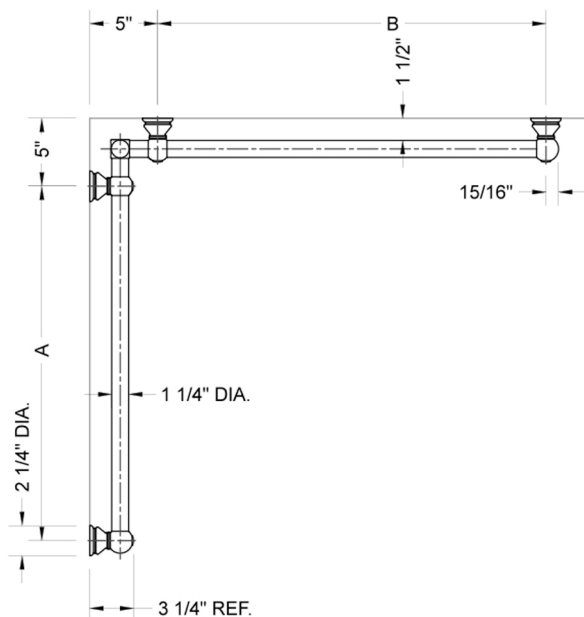

## G30 16" x 16" Inside Corner Grab Bar

Model #: G30-16-16-IC-

### FEATURES:

- Structurally engineered 90° angle
- ADA compliant when properly installed
- Horizontal section can be used as towel bar
- Style options to complement all collections
- Optional handshower sliders can be added to either bar only upon initial order
- All grab bars can be custom sized. Contact JACLO for pricing & availability
- BAR WILL BE 5" LONGER THAN LISTED LENGTH FROM CENTER OF OUTSIDE POST TO WALL
- \*NOTE: GRAB BARS OVER 32" REQUIRE A MIDDLE POST
- Grab bars 24" or longer are NOT AVAILABLE in PG or SG. For large quantity orders, please contact [hospitality@jaclo.com](mailto:hospitality@jaclo.com)

### SPECIFICATION DRAWING:

BRASS LUXURY GRAB BAR							
PART. #	DESCRIPTION	A	B	PART. #	DESCRIPTION	A	B
G30-12-12-IC	CENTER OF POST	12"	12"	G30-24-36-IC	CENTER OF POST	24"	36"
G30-12-16-IC	CENTER OF POST	12"	16"	G30-24-48-IC	CENTER OF POST	24"	48"
G30-12-24-IC	CENTER OF POST	12"	24"	G30-24-60-IC	CENTER OF POST	24"	60"
G30-12-32-IC	CENTER OF POST	12"	32"				
G30-12-36-IC	CENTER OF POST	12"	36"	G30-32-32-IC	CENTER OF POST	32"	32"
G30-12-48-IC	CENTER OF POST	12"	48"	G30-32-36-IC	CENTER OF POST	32"	36"
G30-12-60-IC	CENTER OF POST	12"	60"	G30-32-48-IC	CENTER OF POST	32"	48"
				G30-32-60-IC	CENTER OF POST	32"	60"
G30-16-16-IC	CENTER OF POST	16"	16"				
G30-16-24-IC	CENTER OF POST	16"	24"	G30-36-36-IC	CENTER OF POST	36"	36"
G30-16-32-IC	CENTER OF POST	16"	32"	G30-36-48-IC	CENTER OF POST	36"	48"
				G30-36-60-IC	CENTER OF POST	36"	60"
G30-16-36-IC	CENTER OF POST	16"	36"				
G30-16-48-IC	CENTER OF POST	16"	48"	G30-48-48-IC	CENTER OF POST	48"	48"
G30-16-60-IC	CENTER OF POST	16"	60"	G30-48-60-IC	CENTER OF POST	48"	60"
G30-24-24-IC	CENTER OF POST	24"	24"	G30-60-60-IC	CENTER OF POST	60"	60"
G30-24-32-IC	CENTER OF POST	24"	32"				