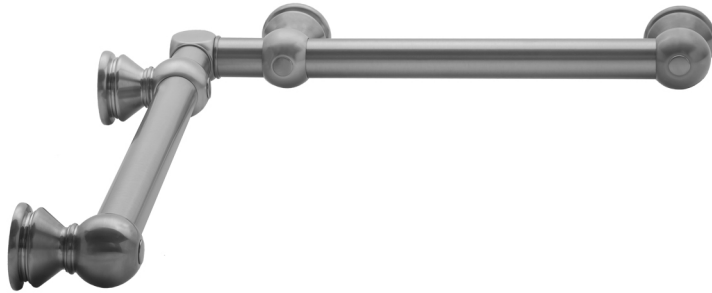

## G30 16" x 16" Inside Corner Grab Bar

Model #: G30-16-16-IC-

### FEATURES:

- Structurally engineered 90° angle
- ADA compliant when properly installed
- Horizontal section can be used as towel bar
- Style options to complement all collections
- Optional handshower sliders can be added to either bar only upon initial order
- All grab bars can be custom sized. Contact JACLO for pricing & availability
- BAR WILL BE 5" LONGER THAN LISTED LENGTH FROM CENTER OF OUTSIDE POST TO WALL
- \*NOTE: GRAB BARS OVER 32" REQUIRE A MIDDLE POST
- Grab bars 24" or longer are NOT AVAILABLE in PG or SG. For large quantity orders, please contact [hospitality@jaclo.com](mailto:hospitality@jaclo.com)

### SPECIFICATION DRAWING:

BRASS LUXURY GRAB BAR							
PART. #	DESCRIPTION	A	B	PART. #	DESCRIPTION	A	B
G30-12-12-IC	CENTER OF POST	12"	12"	G30-24-36-IC	CENTER OF POST	24"	36"
G30-12-16-IC	CENTER OF POST	12"	16"	G30-24-48-IC	CENTER OF POST	24"	48"
G30-12-24-IC	CENTER OF POST	12"	24"	G30-24-60-IC	CENTER OF POST	24"	60"
G30-12-32-IC	CENTER OF POST	12"	32"				
G30-12-36-IC	CENTER OF POST	12"	36"	G30-32-32-IC	CENTER OF POST	32"	32"
G30-12-48-IC	CENTER OF POST	12"	48"	G30-32-36-IC	CENTER OF POST	32"	36"
G30-12-60-IC	CENTER OF POST	12"	60"	G30-32-48-IC	CENTER OF POST	32"	48"
				G30-32-60-IC	CENTER OF POST	32"	60"
G30-16-16-IC	CENTER OF POST	16"	16"				
G30-16-24-IC	CENTER OF POST	16"	24"	G30-36-36-IC	CENTER OF POST	36"	36"
G30-16-32-IC	CENTER OF POST	16"	32"	G30-36-48-IC	CENTER OF POST	36"	48"
				G30-36-60-IC	CENTER OF POST	36"	60"
G30-16-36-IC	CENTER OF POST	16"	36"				
G30-16-48-IC	CENTER OF POST	16"	48"	G30-48-48-IC	CENTER OF POST	48"	48"
G30-16-60-IC	CENTER OF POST	16"	60"	G30-48-60-IC	CENTER OF POST	48"	60"
G30-24-24-IC	CENTER OF POST	24"	24"	G30-60-60-IC	CENTER OF POST	60"	60"
G30-24-32-IC	CENTER OF POST	24"	32"				