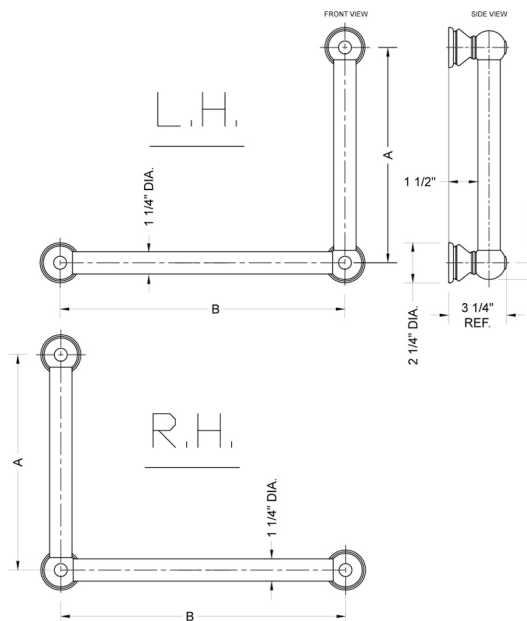

## G30 16H x 12W 90° Left Hand Grab Bar

Model #: G30-16H-12W-LH-

### FEATURES:

- Structurally engineered 90° angle
- ADA compliant when properly installed
- Horizontal section can be used as towel bar
- Style options to complement all collections
- Optional handshower sliders can be added to either bar only upon initial order
- All grab bars can be custom sized. Contact JACLO for pricing & availability
- Grab bars over 32" require middle post
- Grab bars 24" or longer are NOT AVAILABLE in PG or SG. For large quantity orders, please contact [hospitality@jaclo.com](mailto:hospitality@jaclo.com)

### SPECIFICATION DRAWING:

BRASS LUXURY GRAB BAR			
PART. #	DESCRIPTION	A H	B W
G30-12H-12W	CENTER TO CENTER	12"	12"
G30-12H-16W	CENTER TO CENTER	12"	16"
G30-12H-24W	CENTER TO CENTER	12"	24"
G30-12H-32W	CENTER TO CENTER	12"	32"
G30-16H-12W	CENTER TO CENTER	16"	12"
G30-16H-16W	CENTER TO CENTER	16"	16"
G30-16H-24W	CENTER TO CENTER	16"	24"
G30-16H-32W	CENTER TO CENTER	16"	32"
G30-24H-12W	CENTER TO CENTER	24"	12"
G30-24H-16W	CENTER TO CENTER	24"	16"
G30-24H-24W	CENTER TO CENTER	24"	24"
G30-24H-32W	CENTER TO CENTER	24"	32"
G30-32H-12W	CENTER TO CENTER	32"	12"
G30-32H-16W	CENTER TO CENTER	32"	16"
G30-32H-24W	CENTER TO CENTER	32"	24"
G30-32H-32W	CENTER TO CENTER	32"	32"