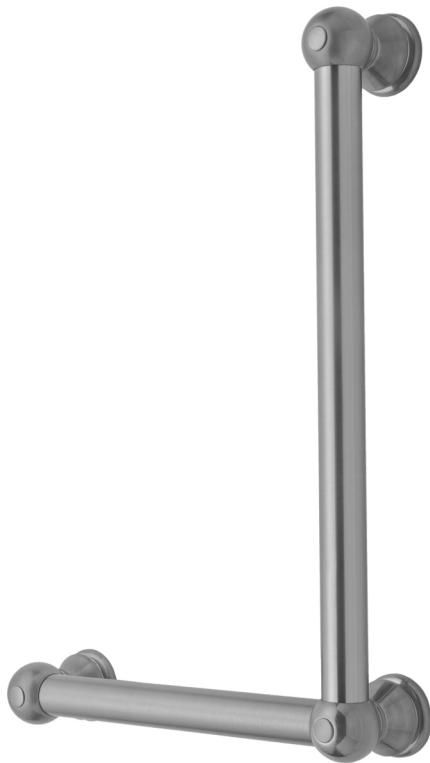

## G30 16H x 12W 90° Left Hand Grab Bar

Model #: G30-16H-12W-LH-

### FEATURES:

- Structurally engineered 90° angle
- ADA compliant when properly installed
- Horizontal section can be used as towel bar
- Style options to complement all collections
- Optional handshower sliders can be added to either bar only upon initial order
- All grab bars can be custom sized. Contact JACLO for pricing & availability
- Grab bars over 32" require middle post
- Grab bars 24" or longer are NOT AVAILABLE in PG or SG. For large quantity orders, please contact [hospitality@jaclo.com](mailto:hospitality@jaclo.com)

### AVAILABLE FINISHES:

Polished Chrome (PCH)	Satin Chrome (SC)	Bronze Umber (BU)
Satin Nickel (SN)	Pewter (PEW)	Caramel Bronze (CB)
Polished Nickel (PN)	Antique Brass (AB)	Antique Copper (ACU)
Oil-Rubbed Bronze (ORB)	Polished Brass (PB)	Polished Copper (PCU)
Vintage Bronze (VB)	Satin Brass (SB)	Matte Black (MBK)
Satin Gold (SG)	Polished Gold (PG)	Black Nickel (BKN)
White (WH)	Unlacquered Brass (ULB)	Satin Cooper (SCU)
Almond (ALD)	Amber (AMB)	Azure Blue (AZB)
Coral (COR)	Mint Green (GRN)	Stone Grey (GRY)
Lilac (LAC)	Light Blue (LBL)	Limon (LIM)
Plum (PLM)	Pink (PNK)	Red (RED)
Graphite (GPH)	Aged Unlacquered Brass (AUB)	

### SPECIFICATION DRAWING:

BRASS LUXURY GRAB BAR			
PART. #	DESCRIPTION	A H	B W
G30-12H-12W	CENTER TO CENTER	12"	12"
G30-12H-16W	CENTER TO CENTER	12"	16"
G30-12H-24W	CENTER TO CENTER	12"	24"
G30-12H-32W	CENTER TO CENTER	12"	32"
G30-16H-12W	CENTER TO CENTER	16"	12"
G30-16H-16W	CENTER TO CENTER	16"	16"
G30-16H-24W	CENTER TO CENTER	16"	24"
G30-16H-32W	CENTER TO CENTER	16"	32"
G30-24H-12W	CENTER TO CENTER	24"	12"
G30-24H-16W	CENTER TO CENTER	24"	16"
G30-24H-24W	CENTER TO CENTER	24"	24"
G30-24H-32W	CENTER TO CENTER	24"	32"
G30-32H-12W	CENTER TO CENTER	32"	12"
G30-32H-16W	CENTER TO CENTER	32"	16"
G30-32H-24W	CENTER TO CENTER	32"	24"
G30-32H-32W	CENTER TO CENTER	32"	32"