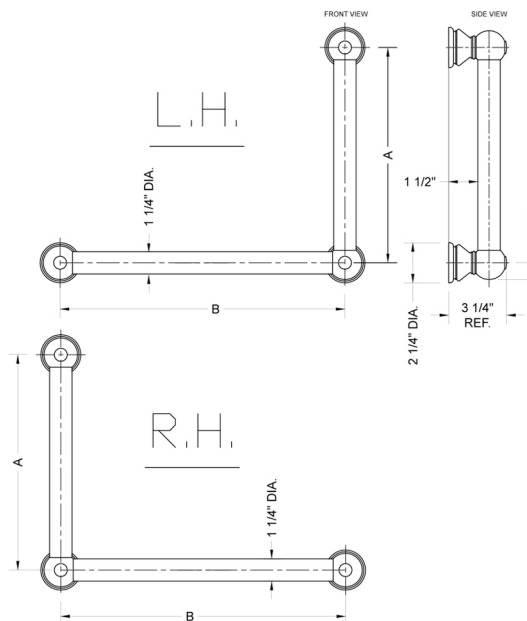

## G30 16H x 24W 90° Left Hand Grab Bar

Model #: G30-16H-24W-LH-

### FEATURES:

- Structurally engineered 90° angle
- ADA compliant when properly installed
- Horizontal section can be used as towel bar
- Style options to complement all collections
- Optional handshower sliders can be added to either bar only upon initial order
- All grab bars can be custom sized. Contact JACLO for pricing & availability
- Grab bars over 32" require middle post
- Grab bars 24" or longer are NOT AVAILABLE in PG or SG. For large quantity orders, please contact [hospitality@jaclo.com](mailto:hospitality@jaclo.com)

### SPECIFICATION DRAWING:

BRASS LUXURY GRAB BAR			
PART. #	DESCRIPTION	A H	B W
G30-12H-12W	CENTER TO CENTER	12"	12"
G30-12H-16W	CENTER TO CENTER	12"	16"
G30-12H-24W	CENTER TO CENTER	12"	24"
G30-12H-32W	CENTER TO CENTER	12"	32"
G30-16H-12W	CENTER TO CENTER	16"	12"
G30-16H-16W	CENTER TO CENTER	16"	16"
G30-16H-24W	CENTER TO CENTER	16"	24"
G30-16H-32W	CENTER TO CENTER	16"	32"
G30-24H-12W	CENTER TO CENTER	24"	12"
G30-24H-16W	CENTER TO CENTER	24"	16"
G30-24H-24W	CENTER TO CENTER	24"	24"
G30-24H-32W	CENTER TO CENTER	24"	32"
G30-32H-12W	CENTER TO CENTER	32"	12"
G30-32H-16W	CENTER TO CENTER	32"	16"
G30-32H-24W	CENTER TO CENTER	32"	24"
G30-32H-32W	CENTER TO CENTER	32"	32"