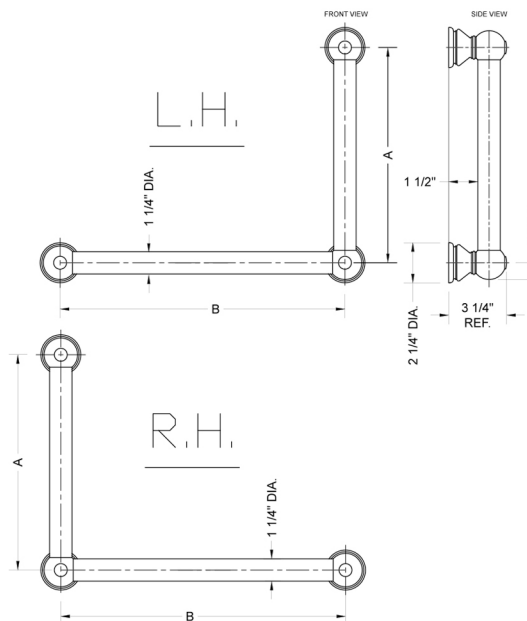

G30 16H x 24W 90° Right Hand Grab Bar

Model #: G30-16H-24W-RH-

FEATURES:

- Structurally engineered 90° angle
- ADA compliant when properly installed
- Horizontal section can be used as towel bar
- Style options to complement all collections
- Optional handshower sliders can be added to either bar only upon initial order
- All grab bars can be custom sized. Contact JACLO for pricing & availability
- Grab bars over 32" require middle post
- Grab bars 24" or longer are NOT AVAILABLE in PG or SG. For large quantity orders, please contact hospitality@jaclo.com

SPECIFICATION DRAWING:

BRASS LUXURY GRAB BAR			
PART. #	DESCRIPTION	A H	B W
G30-12H-12W	CENTER TO CENTER	12"	12"
G30-12H-16W	CENTER TO CENTER	12"	16"
G30-12H-24W	CENTER TO CENTER	12"	24"
G30-12H-32W	CENTER TO CENTER	12"	32"
G30-16H-12W	CENTER TO CENTER	16"	12"
G30-16H-16W	CENTER TO CENTER	16"	16"
G30-16H-24W	CENTER TO CENTER	16"	24"
G30-16H-32W	CENTER TO CENTER	16"	32"
G30-24H-12W	CENTER TO CENTER	24"	12"
G30-24H-16W	CENTER TO CENTER	24"	16"
G30-24H-24W	CENTER TO CENTER	24"	24"
G30-24H-32W	CENTER TO CENTER	24"	32"
G30-32H-12W	CENTER TO CENTER	32"	12"
G30-32H-16W	CENTER TO CENTER	32"	16"
G30-32H-24W	CENTER TO CENTER	32"	24"
G30-32H-32W	CENTER TO CENTER	32"	32"