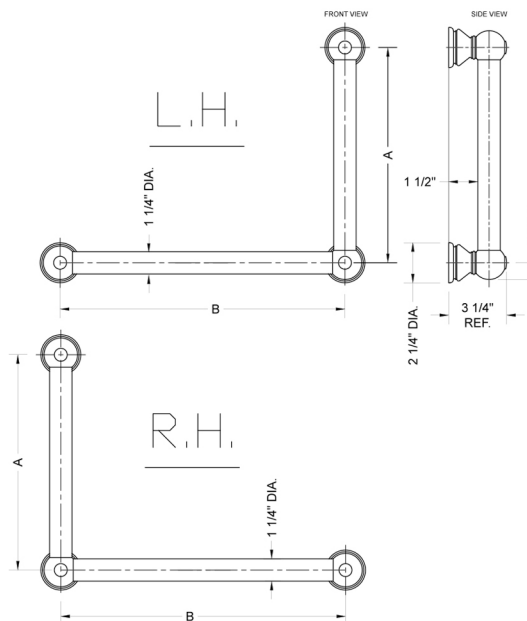

## G30 16H x 32W 90° Left Hand Grab Bar

Model #: G30-16H-32W-LH-

### FEATURES:

- Structurally engineered 90° angle
- ADA compliant when properly installed
- Horizontal section can be used as towel bar
- Style options to complement all collections
- Optional handshower sliders can be added to either bar only upon initial order
- All grab bars can be custom sized. Contact JACLO for pricing & availability
- Grab bars over 32" require middle post
- Grab bars 24" or longer are NOT AVAILABLE in PG or SG. For large quantity orders, please contact [hospitality@jaclo.com](mailto:hospitality@jaclo.com)

### SPECIFICATION DRAWING:

BRASS LUXURY GRAB BAR			
PART. #	DESCRIPTION	A H	B W
G30-12H-12W	CENTER TO CENTER	12"	12"
G30-12H-16W	CENTER TO CENTER	12"	16"
G30-12H-24W	CENTER TO CENTER	12"	24"
G30-12H-32W	CENTER TO CENTER	12"	32"
G30-16H-12W	CENTER TO CENTER	16"	12"
G30-16H-16W	CENTER TO CENTER	16"	16"
G30-16H-24W	CENTER TO CENTER	16"	24"
G30-16H-32W	CENTER TO CENTER	16"	32"
G30-24H-12W	CENTER TO CENTER	24"	12"
G30-24H-16W	CENTER TO CENTER	24"	16"
G30-24H-24W	CENTER TO CENTER	24"	24"
G30-24H-32W	CENTER TO CENTER	24"	32"
G30-32H-12W	CENTER TO CENTER	32"	12"
G30-32H-16W	CENTER TO CENTER	32"	16"
G30-32H-24W	CENTER TO CENTER	32"	24"
G30-32H-32W	CENTER TO CENTER	32"	32"