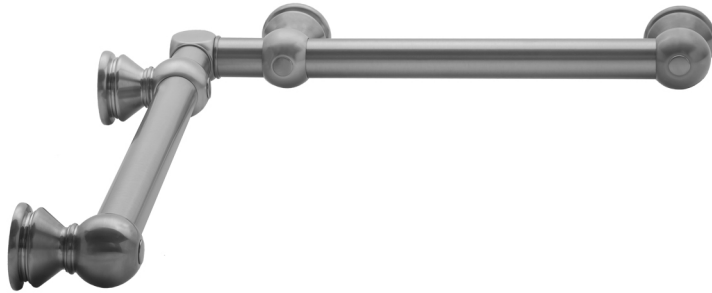

G30 24" x 24" Inside Corner Grab Bar

Model #: G30-24-24-IC-

FEATURES:

- Structurally engineered 90° angle
- ADA compliant when properly installed
- Horizontal section can be used as towel bar
- Style options to complement all collections
- Optional handshower sliders can be added to either bar only upon initial order
- All grab bars can be custom sized. Contact JACLO for pricing & availability
- BAR WILL BE 5" LONGER THAN LISTED LENGTH FROM CENTER OF OUTSIDE POST TO WALL
- *NOTE: GRAB BARS OVER 32" REQUIRE A MIDDLE POST
- NOT AVAILABLE in PG or SG. For large quantity orders, please contact hospitality@jaclo.com

SPECIFICATION DRAWING:

BRASS LUXURY GRAB BAR							
PART. #	DESCRIPTION	A	B	PART. #	DESCRIPTION	A	B
G30-12-12-IC	CENTER OF POST	12"	12"	G30-24-36-IC	CENTER OF POST	24"	36"
G30-12-16-IC	CENTER OF POST	12"	16"	G30-24-48-IC	CENTER OF POST	24"	48"
G30-12-24-IC	CENTER OF POST	12"	24"	G30-24-60-IC	CENTER OF POST	24"	60"
G30-12-32-IC	CENTER OF POST	12"	32"				
G30-12-36-IC	CENTER OF POST	12"	36"	G30-32-32-IC	CENTER OF POST	32"	32"
G30-12-48-IC	CENTER OF POST	12"	48"	G30-32-36-IC	CENTER OF POST	32"	36"
G30-12-60-IC	CENTER OF POST	12"	60"	G30-32-48-IC	CENTER OF POST	32"	48"
				G30-32-60-IC	CENTER OF POST	32"	60"
G30-16-16-IC	CENTER OF POST	16"	16"				
G30-16-24-IC	CENTER OF POST	16"	24"	G30-36-36-IC	CENTER OF POST	36"	36"
G30-16-32-IC	CENTER OF POST	16"	32"	G30-36-48-IC	CENTER OF POST	36"	48"
				G30-36-60-IC	CENTER OF POST	36"	60"
G30-16-36-IC	CENTER OF POST	16"	36"				
G30-16-48-IC	CENTER OF POST	16"	48"	G30-48-48-IC	CENTER OF POST	48"	48"
G30-16-60-IC	CENTER OF POST	16"	60"	G30-48-60-IC	CENTER OF POST	48"	60"
G30-24-24-IC	CENTER OF POST	24"	24"	G30-60-60-IC	CENTER OF POST	60"	60"
G30-24-32-IC	CENTER OF POST	24"	32"				