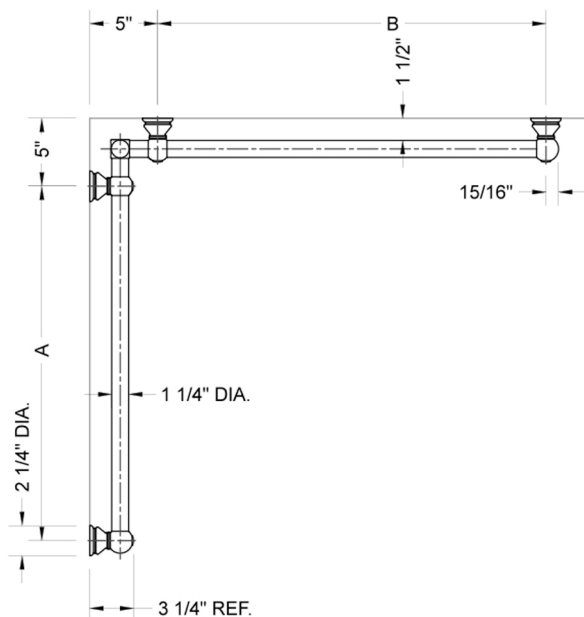

G30 24" x 24" Inside Corner Grab Bar

Model #: G30-24-24-IC-

FEATURES:

- Structurally engineered 90° angle
- ADA compliant when properly installed
- Horizontal section can be used as towel bar
- Style options to complement all collections
- Optional handshower sliders can be added to either bar only upon initial order
- All grab bars can be custom sized. Contact JACLO for pricing & availability
- BAR WILL BE 5" LONGER THAN LISTED LENGTH FROM CENTER OF OUTSIDE POST TO WALL
- *NOTE: GRAB BARS OVER 32" REQUIRE A MIDDLE POST
- NOT AVAILABLE in PG or SG. For large quantity orders, please contact hospitality@jaclo.com

SPECIFICATION DRAWING:

BRASS LUXURY GRAB BAR							
PART. #	DESCRIPTION	A	B	PART. #	DESCRIPTION	A	B
G30-12-12-IC	CENTER OF POST	12"	12"	G30-24-36-IC	CENTER OF POST	24"	36"
G30-12-16-IC	CENTER OF POST	12"	16"	G30-24-48-IC	CENTER OF POST	24"	48"
G30-12-24-IC	CENTER OF POST	12"	24"	G30-24-60-IC	CENTER OF POST	24"	60"
G30-12-32-IC	CENTER OF POST	12"	32"				
G30-12-36-IC	CENTER OF POST	12"	36"	G30-32-32-IC	CENTER OF POST	32"	32"
G30-12-48-IC	CENTER OF POST	12"	48"	G30-32-36-IC	CENTER OF POST	32"	36"
G30-12-60-IC	CENTER OF POST	12"	60"	G30-32-48-IC	CENTER OF POST	32"	48"
				G30-32-60-IC	CENTER OF POST	32"	60"
G30-16-16-IC	CENTER OF POST	16"	16"				
G30-16-24-IC	CENTER OF POST	16"	24"	G30-36-36-IC	CENTER OF POST	36"	36"
G30-16-32-IC	CENTER OF POST	16"	32"	G30-36-48-IC	CENTER OF POST	36"	48"
				G30-36-60-IC	CENTER OF POST	36"	60"
G30-16-36-IC	CENTER OF POST	16"	36"				
G30-16-48-IC	CENTER OF POST	16"	48"	G30-48-48-IC	CENTER OF POST	48"	48"
G30-16-60-IC	CENTER OF POST	16"	60"	G30-48-60-IC	CENTER OF POST	48"	60"
G30-24-24-IC	CENTER OF POST	24"	24"	G30-60-60-IC	CENTER OF POST	60"	60"
G30-24-32-IC	CENTER OF POST	24"	32"				