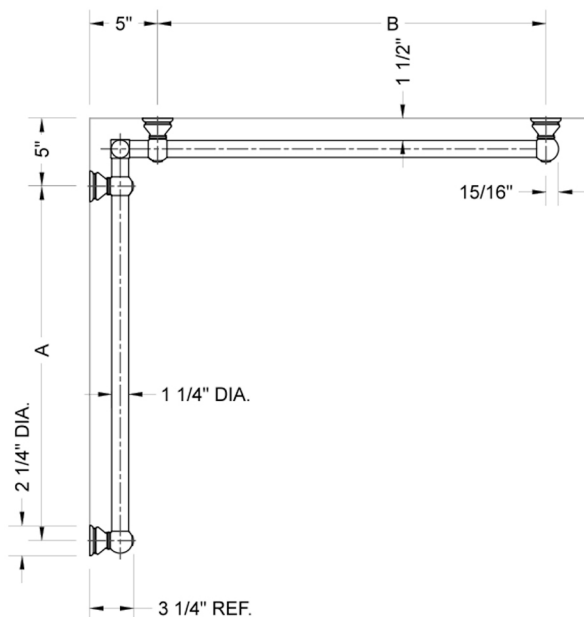

G30 24" x 32" Inside Corner Grab Bar

Model #: G30-24-32-IC-

FEATURES:

- Structurally engineered 90° angle
- ADA compliant when properly installed
- Horizontal section can be used as towel bar
- Style options to complement all collections
- Optional handshower sliders can be added to either bar only upon initial order
- All grab bars can be custom sized. Contact JACLO for pricing & availability
- BAR WILL BE 5" LONGER THAN LISTED LENGTH FROM CENTER OF OUTSIDE POST TO WALL
- *NOTE: GRAB BARS OVER 32" REQUIRE A MIDDLE POST
- NOT AVAILABLE in PG or SG. For large quantity orders, please contact hospitality@jaclo.com

SPECIFICATION DRAWING:

BRASS LUXURY GRAB BAR							
PART. #	DESCRIPTION	A	B	PART. #	DESCRIPTION	A	B
G30-12-12-IC	CENTER OF POST	12"	12"	G30-24-36-IC	CENTER OF POST	24"	36"
G30-12-16-IC	CENTER OF POST	12"	16"	G30-24-48-IC	CENTER OF POST	24"	48"
G30-12-24-IC	CENTER OF POST	12"	24"	G30-24-60-IC	CENTER OF POST	24"	60"
G30-12-32-IC	CENTER OF POST	12"	32"				
G30-12-36-IC	CENTER OF POST	12"	36"	G30-32-32-IC	CENTER OF POST	32"	32"
G30-12-48-IC	CENTER OF POST	12"	48"	G30-32-36-IC	CENTER OF POST	32"	36"
G30-12-60-IC	CENTER OF POST	12"	60"	G30-32-48-IC	CENTER OF POST	32"	48"
				G30-32-60-IC	CENTER OF POST	32"	60"
G30-16-16-IC	CENTER OF POST	16"	16"				
G30-16-24-IC	CENTER OF POST	16"	24"	G30-36-36-IC	CENTER OF POST	36"	36"
G30-16-32-IC	CENTER OF POST	16"	32"	G30-36-48-IC	CENTER OF POST	36"	48"
				G30-36-60-IC	CENTER OF POST	36"	60"
G30-16-36-IC	CENTER OF POST	16"	36"				
G30-16-48-IC	CENTER OF POST	16"	48"	G30-48-48-IC	CENTER OF POST	48"	48"
G30-16-60-IC	CENTER OF POST	16"	60"	G30-48-60-IC	CENTER OF POST	48"	60"
G30-24-24-IC	CENTER OF POST	24"	24"	G30-60-60-IC	CENTER OF POST	60"	60"
G30-24-32-IC	CENTER OF POST	24"	32"				