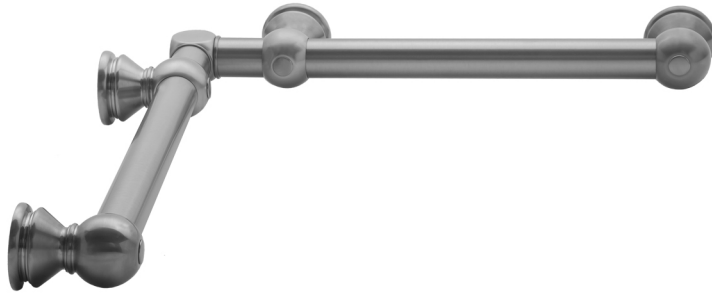

G30 24" x 32" Inside Corner Grab Bar

Model #: G30-24-32-IC-

FEATURES:

- Structurally engineered 90° angle
- ADA compliant when properly installed
- Horizontal section can be used as towel bar
- Style options to complement all collections
- Optional handshower sliders can be added to either bar only upon initial order
- All grab bars can be custom sized. Contact JACLO for pricing & availability
- BAR WILL BE 5" LONGER THAN LISTED LENGTH FROM CENTER OF OUTSIDE POST TO WALL
- *NOTE: GRAB BARS OVER 32" REQUIRE A MIDDLE POST
- NOT AVAILABLE in PG or SG. For large quantity orders, please contact hospitality@jaclo.com

AVAILABLE FINISHES:

Polished Chrome (PCH)	Satin Chrome (SC)	Bronze Umber (BU)
Satin Nickel (SN)	Pewter (PEW)	Caramel Bronze (CB)
Polished Nickel (PN)	Antique Brass (AB)	Antique Copper (ACU)
Oil-Rubbed Bronze (ORB)	Polished Brass (PB)	Polished Copper (PCU)
Vintage Bronze (VB)	Satin Brass (SB)	Matte Black (MBK)
Black Nickel (BKN)	White (WH)	Unlacquered Brass (ULB)
Satin Cooper (SCU)	Almond (ALD)	Amber (AMB)
Azure Blue (AZB)	Coral (COR)	Mint Green (GRN)
Stone Grey (GRY)	Lilac (LAC)	Light Blue (LBL)
Limon (LIM)	Plum (PLM)	Pink (PNK)
Red (RED)	Graphite (GPH)	
Aged Unlacquered Brass (AUB)		