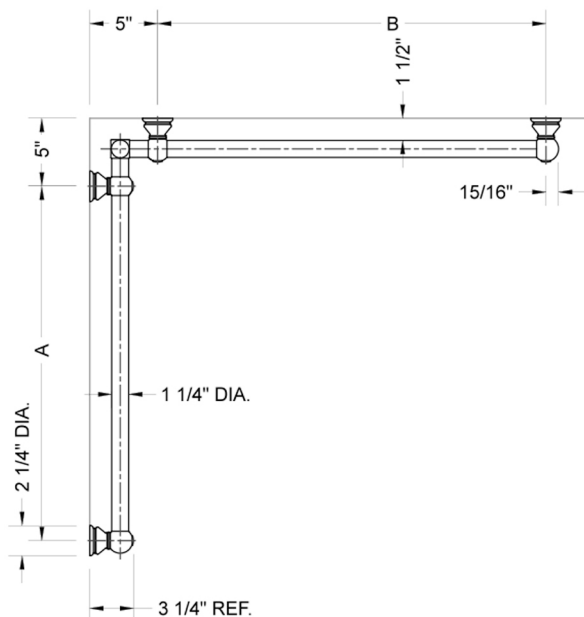

G30 24" x 36" Inside Corner Grab Bar

Model #: G30-24-36-IC-

FEATURES:

- Structurally engineered 90° angle
- ADA compliant when properly installed
- Horizontal section can be used as towel bar
- Style options to complement all collections
- Optional handshower sliders can be added to either bar only upon initial order
- All grab bars can be custom sized. Contact JACLO for pricing & availability
- BAR WILL BE 5" LONGER THAN LISTED LENGTH FROM CENTER OF OUTSIDE POST TO WALL
- *NOTE: GRAB BARS OVER 32" REQUIRE A MIDDLE POST
- NOT AVAILABLE in PG or SG. For large quantity orders, please contact hospitality@jaclo.com

SPECIFICATION DRAWING:

BRASS LUXURY GRAB BAR							
PART. #	DESCRIPTION	A	B	PART. #	DESCRIPTION	A	B
G30-12-12-IC	CENTER OF POST	12"	12"	G30-24-36-IC	CENTER OF POST	24"	36"
G30-12-16-IC	CENTER OF POST	12"	16"	G30-24-48-IC	CENTER OF POST	24"	48"
G30-12-24-IC	CENTER OF POST	12"	24"	G30-24-60-IC	CENTER OF POST	24"	60"
G30-12-32-IC	CENTER OF POST	12"	32"				
G30-12-36-IC	CENTER OF POST	12"	36"	G30-32-32-IC	CENTER OF POST	32"	32"
G30-12-48-IC	CENTER OF POST	12"	48"	G30-32-36-IC	CENTER OF POST	32"	36"
G30-12-60-IC	CENTER OF POST	12"	60"	G30-32-48-IC	CENTER OF POST	32"	48"
				G30-32-60-IC	CENTER OF POST	32"	60"
G30-16-16-IC	CENTER OF POST	16"	16"				
G30-16-24-IC	CENTER OF POST	16"	24"	G30-36-36-IC	CENTER OF POST	36"	36"
G30-16-32-IC	CENTER OF POST	16"	32"	G30-36-48-IC	CENTER OF POST	36"	48"
				G30-36-60-IC	CENTER OF POST	36"	60"
G30-16-36-IC	CENTER OF POST	16"	36"				
G30-16-48-IC	CENTER OF POST	16"	48"	G30-48-48-IC	CENTER OF POST	48"	48"
G30-16-60-IC	CENTER OF POST	16"	60"	G30-48-60-IC	CENTER OF POST	48"	60"
G30-24-24-IC	CENTER OF POST	24"	24"	G30-60-60-IC	CENTER OF POST	60"	60"
G30-24-32-IC	CENTER OF POST	24"	32"				