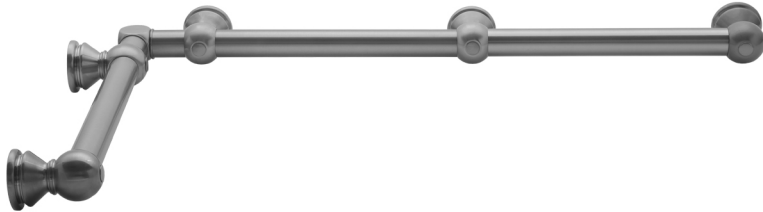

G30 24" x 36" Inside Corner Grab Bar

Model #: G30-24-36-IC-

FEATURES:

- Structurally engineered 90° angle
- ADA compliant when properly installed
- Horizontal section can be used as towel bar
- Style options to complement all collections
- Optional handshower sliders can be added to either bar only upon initial order
- All grab bars can be custom sized. Contact JACLO for pricing & availability
- BAR WILL BE 5" LONGER THAN LISTED LENGTH FROM CENTER OF OUTSIDE POST TO WALL
- *NOTE: GRAB BARS OVER 32" REQUIRE A MIDDLE POST
- NOT AVAILABLE in PG or SG. For large quantity orders, please contact hospitality@jaclo.com

AVAILABLE FINISHES:

Polished Chrome (PCH)	Satin Chrome (SC)	Bronze Umber (BU)
Satin Nickel (SN)	Pewter (PEW)	Caramel Bronze (CB)
Polished Nickel (PN)	Antique Brass (AB)	Antique Copper (ACU)
Oil-Rubbed Bronze (ORB)	Polished Brass (PB)	Polished Copper (PCU)
Vintage Bronze (VB)	Satin Brass (SB)	Matte Black (MBK)
Satin Gold (SG)	Polished Gold (PG)	Black Nickel (BKN)
White (WH)	Unlacquered Brass (ULB)	Satin Cooper (SCU)
Almond (ALD)	Amber (AMB)	Azure Blue (AZB)
Coral (COR)	Mint Green (GRN)	Stone Grey (GRY)
Lilac (LAC)	Light Blue (LBL)	Limon (LIM)
Plum (PLM)	Pink (PNK)	Red (RED)
Graphite (GPH)	Aged Unlacquered Brass (AUB)	