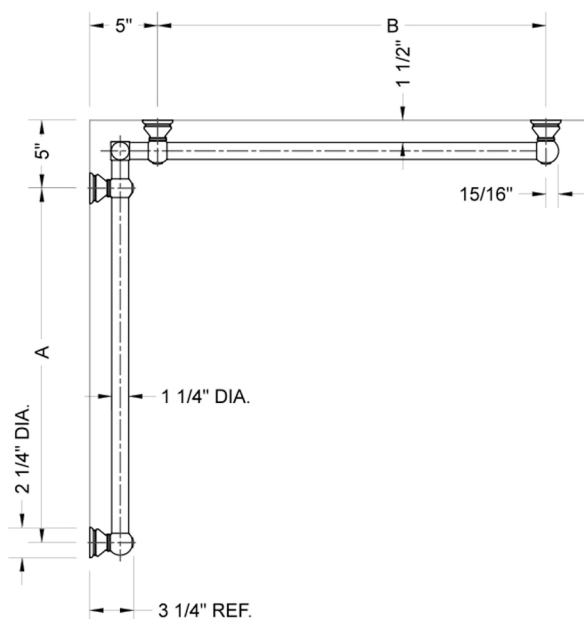

G30 24" x 48" Inside Corner Grab Bar Model #: G30-24-48-IC-

FEATURES:

- Structurally engineered 90° angle
- ADA compliant when properly installed
- Horizontal section can be used as towel bar
- Style options to complement all collections
- Optional handshower sliders can be added to either bar only upon initial order
- All grab bars can be custom sized. Contact JACLO for pricing & availability
- BAR WILL BE 5" LONGER THAN LISTED LENGTH FROM CENTER OF OUTSIDE POST TO WALL
- *NOTE: GRAB BARS OVER 32" REQUIRE A MIDDLE POST
- NOT AVAILABLE in PG or SG. For large quantity orders, please contact hospitality@jaclo.com

SPECIFICATION DRAWING:

BRASS LUXURY GRAB BAR							
PART. #	DESCRIPTION	A	B	PART. #	DESCRIPTION	A	B
G30-12-12-IC	CENTER OF POST	12"	12"	G30-24-36-IC	CENTER OF POST	24"	36"
G30-12-16-IC	CENTER OF POST	12"	16"	G30-24-48-IC	CENTER OF POST	24"	48"
G30-12-24-IC	CENTER OF POST	12"	24"	G30-24-60-IC	CENTER OF POST	24"	60"
G30-12-32-IC	CENTER OF POST	12"	32"				
				G30-32-32-IC	CENTER OF POST	32"	32"
G30-12-36-IC	CENTER OF POST	12"	36"	G30-32-36-IC	CENTER OF POST	32"	36"
G30-12-48-IC	CENTER OF POST	12"	48"	G30-32-48-IC	CENTER OF POST	32"	48"
G30-12-60-IC	CENTER OF POST	12"	60"	G30-32-60-IC	CENTER OF POST	32"	60"
G30-16-16-IC	CENTER OF POST	16"	16"	G30-36-36-IC	CENTER OF POST	36"	36"
G30-16-24-IC	CENTER OF POST	16"	24"	G30-36-48-IC	CENTER OF POST	36"	48"
G30-16-32-IC	CENTER OF POST	16"	32"	G30-36-60-IC	CENTER OF POST	36"	60"
G30-16-36-IC	CENTER OF POST	16"	36"	G30-48-48-IC	CENTER OF POST	48"	48"
G30-16-48-IC	CENTER OF POST	16"	48"	G30-48-60-IC	CENTER OF POST	48"	60"
G30-16-60-IC	CENTER OF POST	16"	60"				
				G30-60-60-IC	CENTER OF POST	60"	60"
G30-24-24-IC	CENTER OF POST	24"	24"				
G30-24-32-IC	CENTER OF POST	24"	32"				