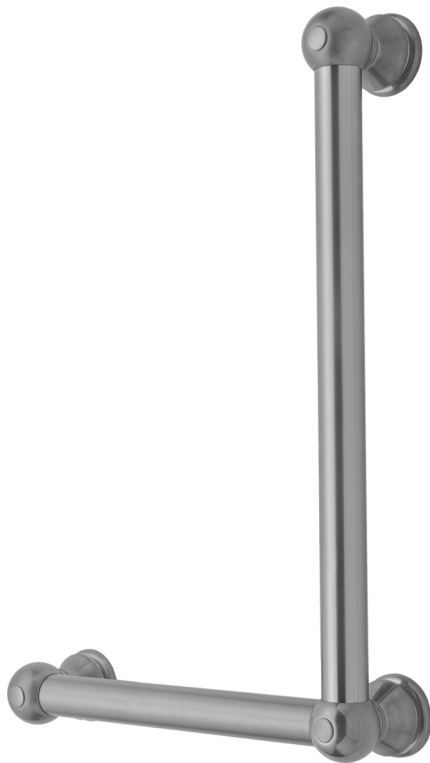

G30 24H x 12W 90° Left Hand Grab Bar

Model #: G30-24H-12W-LH-

FEATURES:

- Structurally engineered 90° angle
- ADA compliant when properly installed
- Horizontal section can be used as towel bar
- Style options to complement all collections
- Optional handshower sliders can be added to either bar only upon initial order
- All grab bars can be custom sized. Contact JACLO for pricing & availability
- Grab bars over 32" require middle post
- Grab bars 24" or longer are NOT AVAILABLE in PG or SG. For large quantity orders, please contact hospitality@jaclo.com

AVAILABLE FINISHES:

Polished Chrome (PCH)	Satin Chrome (SC)	Bronze Umber (BU)
Satin Nickel (SN)	Pewter (PEW)	Caramel Bronze (CB)
Polished Nickel (PN)	Antique Brass (AB)	Antique Copper (ACU)
Oil-Rubbed Bronze (ORB)	Polished Brass (PB)	Polished Copper (PCU)
Vintage Bronze (VB)	Satin Brass (SB)	Matte Black (MBK)
Satin Gold (SG)	Polished Gold (PG)	Black Nickel (BKN)
White (WH)	Unlacquered Brass (ULB)	Satin Cooper (SCU)
Almond (ALD)	Amber (AMB)	Azure Blue (AZB)
Coral (COR)	Mint Green (GRN)	Stone Grey (GRY)
Lilac (LAC)	Light Blue (LBL)	Limon (LIM)
Plum (PLM)	Pink (PNK)	Red (RED)
Graphite (GPH)	Aged Unlacquered Brass (AUB)	

SPECIFICATION DRAWING:

BRASS LUXURY GRAB BAR			
PART. #	DESCRIPTION	A H	B W
G30-12H-12W	CENTER TO CENTER	12"	12"
G30-12H-16W	CENTER TO CENTER	12"	16"
G30-12H-24W	CENTER TO CENTER	12"	24"
G30-12H-32W	CENTER TO CENTER	12"	32"
G30-16H-12W	CENTER TO CENTER	16"	12"
G30-16H-16W	CENTER TO CENTER	16"	16"
G30-16H-24W	CENTER TO CENTER	16"	24"
G30-16H-32W	CENTER TO CENTER	16"	32"
G30-24H-12W	CENTER TO CENTER	24"	12"
G30-24H-16W	CENTER TO CENTER	24"	16"
G30-24H-24W	CENTER TO CENTER	24"	24"
G30-24H-32W	CENTER TO CENTER	24"	32"
G30-32H-12W	CENTER TO CENTER	32"	12"
G30-32H-16W	CENTER TO CENTER	32"	16"
G30-32H-24W	CENTER TO CENTER	32"	24"
G30-32H-32W	CENTER TO CENTER	32"	32"