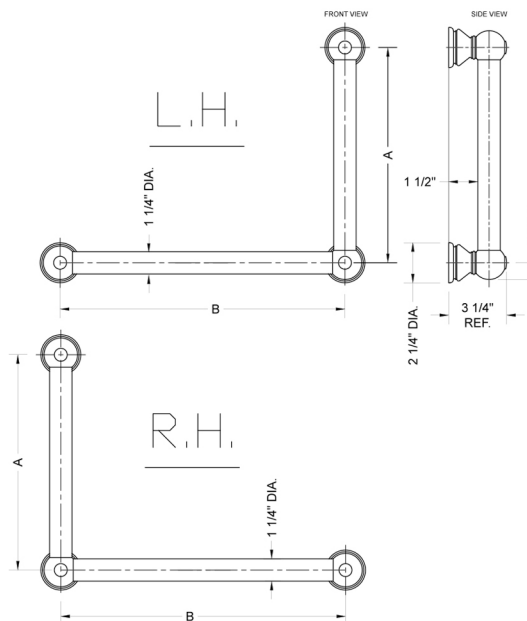

G30 24H x 12W 90° Left Hand Grab Bar

Model #: G30-24H-12W-LH-

FEATURES:

- Structurally engineered 90° angle
- ADA compliant when properly installed
- Horizontal section can be used as towel bar
- Style options to complement all collections
- Optional handshower sliders can be added to either bar only upon initial order
- All grab bars can be custom sized. Contact JACLO for pricing & availability
- Grab bars over 32" require middle post
- Grab bars 24" or longer are NOT AVAILABLE in PG or SG. For large quantity orders, please contact hospitality@jaclo.com

SPECIFICATION DRAWING:

BRASS LUXURY GRAB BAR			
PART. #	DESCRIPTION	A H	B W
G30-12H-12W	CENTER TO CENTER	12"	12"
G30-12H-16W	CENTER TO CENTER	12"	16"
G30-12H-24W	CENTER TO CENTER	12"	24"
G30-12H-32W	CENTER TO CENTER	12"	32"
G30-16H-12W	CENTER TO CENTER	16"	12"
G30-16H-16W	CENTER TO CENTER	16"	16"
G30-16H-24W	CENTER TO CENTER	16"	24"
G30-16H-32W	CENTER TO CENTER	16"	32"
G30-24H-12W	CENTER TO CENTER	24"	12"
G30-24H-16W	CENTER TO CENTER	24"	16"
G30-24H-24W	CENTER TO CENTER	24"	24"
G30-24H-32W	CENTER TO CENTER	24"	32"
G30-32H-12W	CENTER TO CENTER	32"	12"
G30-32H-16W	CENTER TO CENTER	32"	16"
G30-32H-24W	CENTER TO CENTER	32"	24"
G30-32H-32W	CENTER TO CENTER	32"	32"