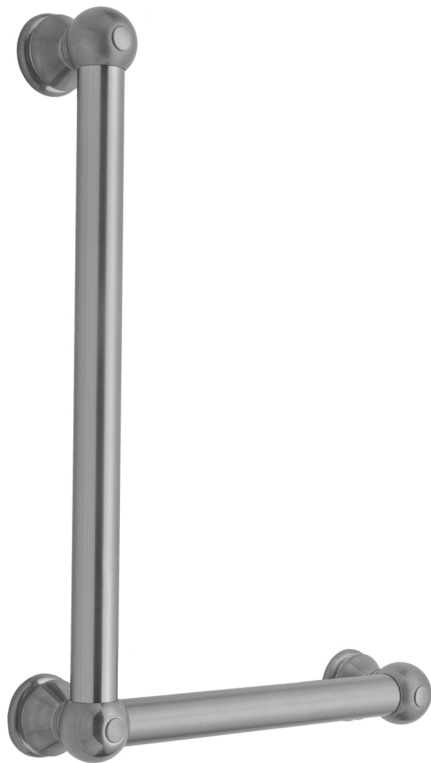

G30 24H x 16W 90° Right Hand Grab Bar

Model #: G30-24H-16W-RH-

FEATURES:

- Structurally engineered 90° angle
- ADA compliant when properly installed
- Horizontal section can be used as towel bar
- Style options to complement all collections
- Optional handshower sliders can be added to either bar only upon initial order
- All grab bars can be custom sized. Contact JACLO for pricing & availability
- Grab bars over 32" require middle post
- Grab bars 24" or longer are NOT AVAILABLE in PG or SG. For large quantity orders, please contact hospitality@jaclo.com

SPECIFICATION DRAWING:

| BRASS LUXURY GRAB BAR | | | |
|-----------------------|------------------|--------|--------|
| PART. # | DESCRIPTION | A H | B W |
| G30-12H-12W | CENTER TO CENTER | 12" | 12" |
| G30-12H-16W | CENTER TO CENTER | 12" | 16" |
| G30-12H-24W | CENTER TO CENTER | 12" | 24" |
| G30-12H-32W | CENTER TO CENTER | 12" | 32" |
| G30-16H-12W | CENTER TO CENTER | 16" | 12" |
| G30-16H-16W | CENTER TO CENTER | 16" | 16" |
| G30-16H-24W | CENTER TO CENTER | 16" | 24" |
| G30-16H-32W | CENTER TO CENTER | 16" | 32" |
| G30-24H-12W | CENTER TO CENTER | 24" | 12" |
| G30-24H-16W | CENTER TO CENTER | 24" | 16" |
| G30-24H-24W | CENTER TO CENTER | 24" | 24" |
| G30-24H-32W | CENTER TO CENTER | 24" | 32" |
| G30-32H-12W | CENTER TO CENTER | 32" | 12" |
| G30-32H-16W | CENTER TO CENTER | 32" | 16" |
| G30-32H-24W | CENTER TO CENTER | 32" | 24" |
| G30-32H-32W | CENTER TO CENTER | 32" | 32" |