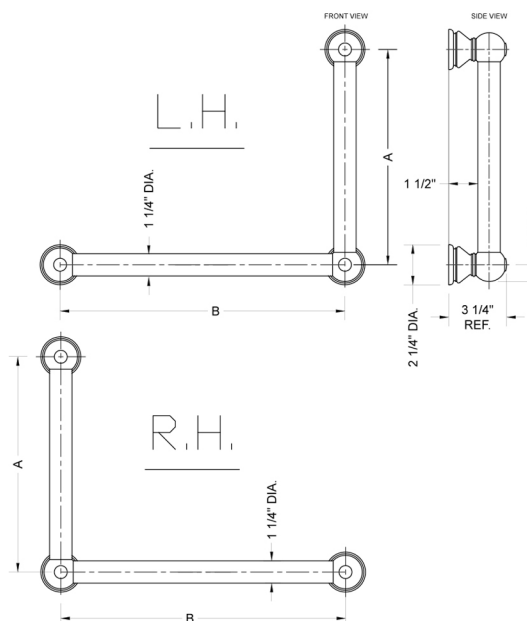

G30 24H x 16W 90° Right Hand Grab Bar

Model #: G30-24H-16W-RH-

FEATURES:

- Structurally engineered 90° angle
- ADA compliant when properly installed
- Horizontal section can be used as towel bar
- Style options to complement all collections
- Optional handshower sliders can be added to either bar only upon initial order
- All grab bars can be custom sized. Contact JACLO for pricing & availability
- Grab bars over 32" require middle post
- Grab bars 24" or longer are NOT AVAILABLE in PG or SG. For large quantity orders, please contact hospitality@jaclo.com

SPECIFICATION DRAWING:

| BRASS LUXURY GRAB BAR | | | |
|-----------------------|------------------|--------|--------|
| PART. # | DESCRIPTION | A H | B W |
| G30-12H-12W | CENTER TO CENTER | 12" | 12" |
| G30-12H-16W | CENTER TO CENTER | 12" | 16" |
| G30-12H-24W | CENTER TO CENTER | 12" | 24" |
| G30-12H-32W | CENTER TO CENTER | 12" | 32" |
| G30-16H-12W | CENTER TO CENTER | 16" | 12" |
| G30-16H-16W | CENTER TO CENTER | 16" | 16" |
| G30-16H-24W | CENTER TO CENTER | 16" | 24" |
| G30-16H-32W | CENTER TO CENTER | 16" | 32" |
| G30-24H-12W | CENTER TO CENTER | 24" | 12" |
| G30-24H-16W | CENTER TO CENTER | 24" | 16" |
| G30-24H-24W | CENTER TO CENTER | 24" | 24" |
| G30-24H-32W | CENTER TO CENTER | 24" | 32" |
| G30-32H-12W | CENTER TO CENTER | 32" | 12" |
| G30-32H-16W | CENTER TO CENTER | 32" | 16" |
| G30-32H-24W | CENTER TO CENTER | 32" | 24" |
| G30-32H-32W | CENTER TO CENTER | 32" | 32" |