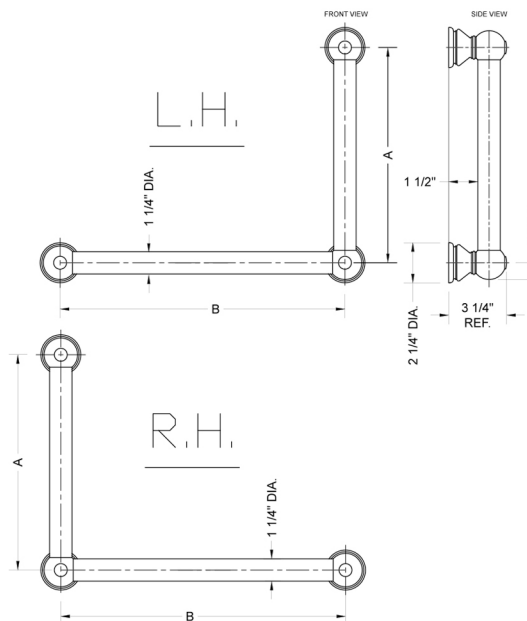

G30 24H x 24W 90° Grab Bar

Model #: G30-24H-24W-

FEATURES:

- Structurally engineered 90° angle
- ADA compliant when properly installed
- Horizontal section can be used as towel bar
- Style options to complement all collections
- Optional handshower sliders can be added to either bar only upon initial order
- All grab bars can be custom sized. Contact JACLO for pricing & availability
- Grab bars over 32" require middle post
- Grab bars 24" or longer are NOT AVAILABLE in PG or SG. For large quantity orders, please contact hospitality@jaclo.com

SPECIFICATION DRAWING:

BRASS LUXURY GRAB BAR			
PART. #	DESCRIPTION	A H	B W
G30-12H-12W	CENTER TO CENTER	12"	12"
G30-12H-16W	CENTER TO CENTER	12"	16"
G30-12H-24W	CENTER TO CENTER	12"	24"
G30-12H-32W	CENTER TO CENTER	12"	32"
G30-16H-12W	CENTER TO CENTER	16"	12"
G30-16H-16W	CENTER TO CENTER	16"	16"
G30-16H-24W	CENTER TO CENTER	16"	24"
G30-16H-32W	CENTER TO CENTER	16"	32"
G30-24H-12W	CENTER TO CENTER	24"	12"
G30-24H-16W	CENTER TO CENTER	24"	16"
G30-24H-24W	CENTER TO CENTER	24"	24"
G30-24H-32W	CENTER TO CENTER	24"	32"
G30-32H-12W	CENTER TO CENTER	32"	12"
G30-32H-16W	CENTER TO CENTER	32"	16"
G30-32H-24W	CENTER TO CENTER	32"	24"
G30-32H-32W	CENTER TO CENTER	32"	32"