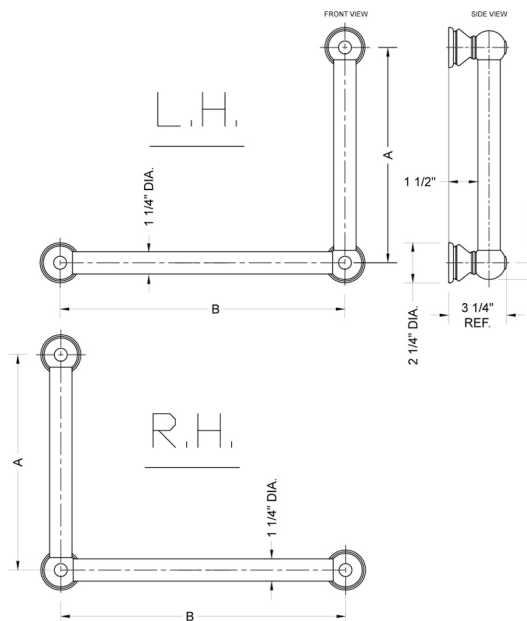

G30 24H x 32W 90° Left Hand Grab Bar

Model #: G30-24H-32W-LH-

FEATURES:

- Structurally engineered 90° angle
- ADA compliant when properly installed
- Horizontal section can be used as towel bar
- Style options to complement all collections
- Optional handshower sliders can be added to either bar only upon initial order
- All grab bars can be custom sized. Contact JACLO for pricing & availability
- Grab bars over 32" require middle post
- Grab bars 24" or longer are NOT AVAILABLE in PG or SG. For large quantity orders, please contact hospitality@jaclo.com

SPECIFICATION DRAWING:

BRASS LUXURY GRAB BAR			
PART. #	DESCRIPTION	A H	B W
G30-12H-12W	CENTER TO CENTER	12"	12"
G30-12H-16W	CENTER TO CENTER	12"	16"
G30-12H-24W	CENTER TO CENTER	12"	24"
G30-12H-32W	CENTER TO CENTER	12"	32"
G30-16H-12W	CENTER TO CENTER	16"	12"
G30-16H-16W	CENTER TO CENTER	16"	16"
G30-16H-24W	CENTER TO CENTER	16"	24"
G30-16H-32W	CENTER TO CENTER	16"	32"
G30-24H-12W	CENTER TO CENTER	24"	12"
G30-24H-16W	CENTER TO CENTER	24"	16"
G30-24H-24W	CENTER TO CENTER	24"	24"
G30-24H-32W	CENTER TO CENTER	24"	32"
G30-32H-12W	CENTER TO CENTER	32"	12"
G30-32H-16W	CENTER TO CENTER	32"	16"
G30-32H-24W	CENTER TO CENTER	32"	24"
G30-32H-32W	CENTER TO CENTER	32"	32"