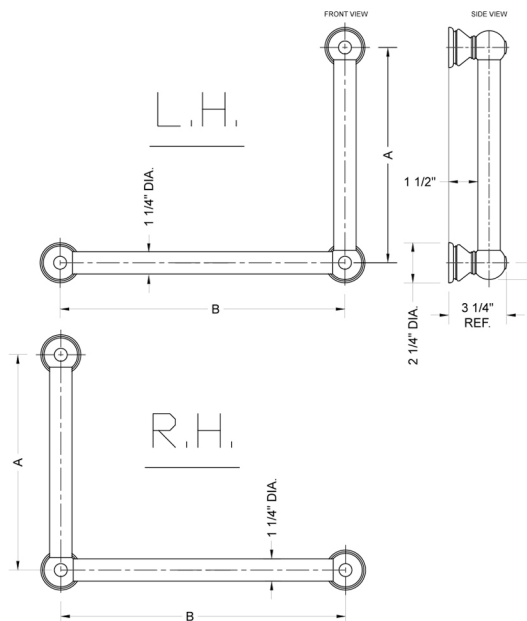

G30 24H x 32W 90° Right Hand Grab Bar

Model #: G30-24H-32W-RH-

FEATURES:

- Structurally engineered 90° angle
- ADA compliant when properly installed
- Horizontal section can be used as towel bar
- Style options to complement all collections
- Optional handshower sliders can be added to either bar only upon initial order
- All grab bars can be custom sized. Contact JACLO for pricing & availability
- Grab bars over 32" require middle post
- Grab bars 24" or longer are NOT AVAILABLE in PG or SG. For large quantity orders, please contact hospitality@jaclo.com

SPECIFICATION DRAWING:

BRASS LUXURY GRAB BAR			
PART. #	DESCRIPTION	A H	B W
G30-12H-12W	CENTER TO CENTER	12"	12"
G30-12H-16W	CENTER TO CENTER	12"	16"
G30-12H-24W	CENTER TO CENTER	12"	24"
G30-12H-32W	CENTER TO CENTER	12"	32"
G30-16H-12W	CENTER TO CENTER	16"	12"
G30-16H-16W	CENTER TO CENTER	16"	16"
G30-16H-24W	CENTER TO CENTER	16"	24"
G30-16H-32W	CENTER TO CENTER	16"	32"
G30-24H-12W	CENTER TO CENTER	24"	12"
G30-24H-16W	CENTER TO CENTER	24"	16"
G30-24H-24W	CENTER TO CENTER	24"	24"
G30-24H-32W	CENTER TO CENTER	24"	32"
G30-32H-12W	CENTER TO CENTER	32"	12"
G30-32H-16W	CENTER TO CENTER	32"	16"
G30-32H-24W	CENTER TO CENTER	32"	24"
G30-32H-32W	CENTER TO CENTER	32"	32"